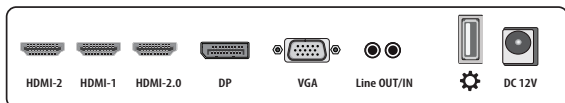

REAR PANEL CONNECTIONS:

PACKAGE CONTENTS:

1. – 1.8M HDMI Cable
1. – 1.8M VGA Cable
1. – 1.5M 3.5mm Stereo Audio Cable
1. – Power Supply w/ 1.8M Power Cord
1. – User Manual
1. – Remote Control
1. – Monitor Stand

SPECIFICATION	LSM4K28
Video System	NTSC/PAL (Auto Sensing)
Max Resolution	3840x2160 (4K) @ 60Hz
Remote Control	Included
Supported Resolutions	3840*2160, 2560*1440, 1920*1080, 1680*1050, 1400*900, 1280*1024, 1024*768, 800*600, 640*480
OSD (On Screen Display)	Yes
Auto Adjustment	Yes (VGA Input Only)
Backlight	LED Backlight
Active Display Area	Diagonal 28" (71.12cm)
Video Input Connections	VGA, DP, HDMI 2.0, HDMI-1, HDMI-2
VGA	1920 x 1080 Max Resolution
Display Port & HDMI 2.0	4K UHD @ 60Hz Max Resolution (DP Version 1.2, HDMI Version 2.0)
HDMI-1, HDMI-2	4K UHD @ 30Hz Max Resolution (HDMI Version 1.4)
Aspect Ratio	16:9, 4:3, 1:1, Auto (Selectable from OSD)
Pixel Pitch	0.16(H) x 0.16(V) mm
Color Depth	1.07G Colors
Brightness	300 cd/m2
Contrast Ratio	1000:1
Viewing Angle	Vertical -80°~80° / Horizontal -85°~85°
Response Time	5 ms
Languages	English, Russian, Spanish, French, Chinese, Japanese, Korean
Special Features	PIP, PBP (2, 3 & 4 Window)
Audio Connections	3.5mm Jack Input/Output
Speakers	5W x2
Power Supply	External 12Volt DC / 4Amp
Input Voltage for Power Supply	AC 100-240V 50/60HZ
Power Consumption	42W Max. in "ON" Mode
Dimensions w/Stand (W x H x D)	663(W) x 453(H) x 175(D) mm
Weight (with stand)	11.2lb (5.08kg)
Vesa Mounting	100 x 100mm with M4 Hole
Housing Material / Color	Plastic / Black
Operating Temperature	Operation: 0°~40°C (32° ~104°F)