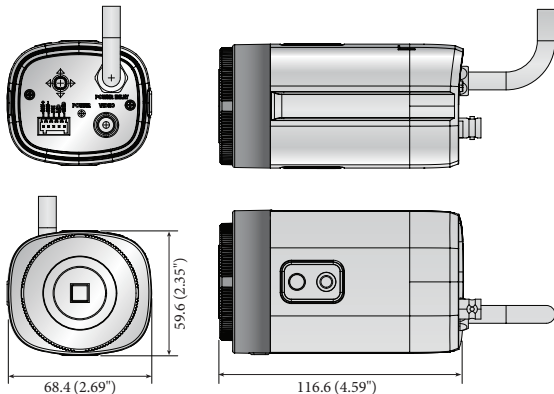

## Key Features

- Full HD resolution
- 0.09 Lux@F1.2 (Color), 0.009 Lux@F1.2 (B/W)
- Day & Night (ICR), WDR (120dB)
- SSNRIV, Motion detection
- Transmission distance max.500m
- Easy Installation (Plug & play), RS-485

## Dimensions

Unit : mm (inch)