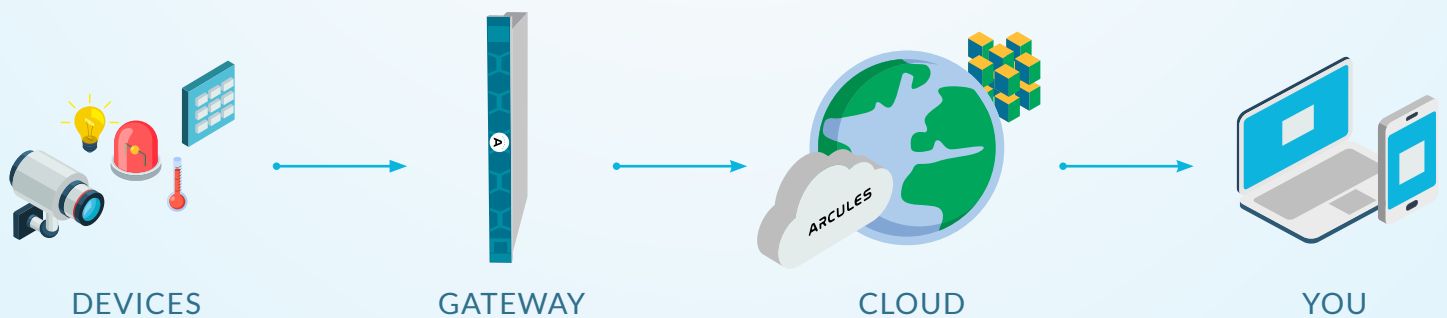

The fastest, least disruptive path to cloud surveillance.

Arcules is the simplest cloud security solution that delivers video surveillance, access control, and smart analytics in one open platform. Keep your existing infrastructure while minimizing costs and maintenance.

Hardware? Aren't you a cloud company?

Yep! The Arcules platform lives in the cloud and manages your data remotely, so we use a small internet appliance called the Arcules Gateway to keep things simple and connected. The Gateway bridges all of your devices together and securely communicates the data to our cloud platform so you can manage your system from anywhere, any time.