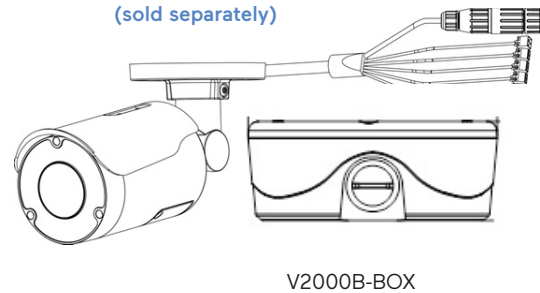

Pigtail Cable: Use optional V2000B-BOX (sold separately)