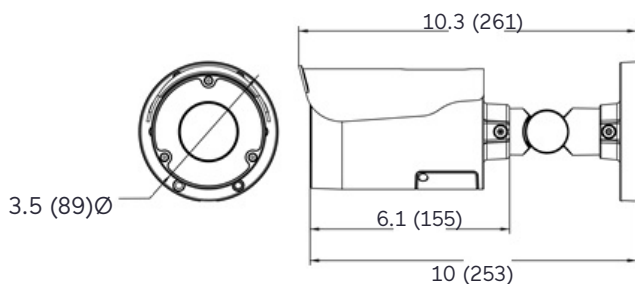

Ordering Information		
Resolution	Lens	Model Number
2 MP	3.1-10 mm motorized zoom and focus; autoiris	V2002B-W313MIR
5 MP	3.1-10 mm motorized zoom and focus; autoiris	V2005B-W313MIR
8 MP	3.6-10 mm motorized zoom and focus; autoiris	V2008B-W310MIR
Accessories		
Adapter Plate	Allows the V2000B to be mounted on a 4x4 electrical box	V2000B-PLATE
Backbox	For ease of cabling; compatible with V-24CMB-4 corner mount and V-20B-A-4 pole mount adapter	V2000B-BOX

Dimension Drawing [in. (mm)]