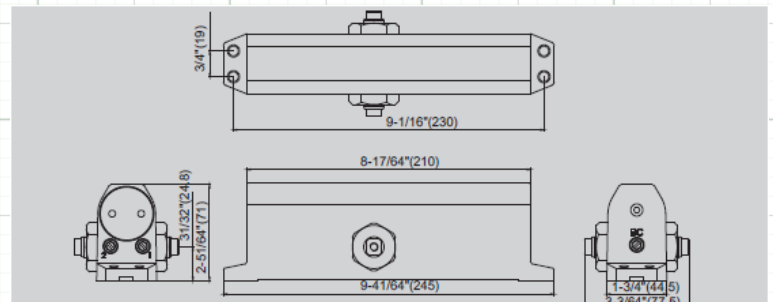

Standard Duty Surface Door Closer

Standard duty commercial surface door closer designed for moderate traffic applications on interior or exterior doors.

- **ADA Compliant - Adjustable Power, Sizes 1-6**
- **Quick Adjust - Tri-Pack Arm With Parallel Arm Bracket**
- **Aluminum and Durododic Finish**
- **Cast Aluminum Body**
- **UL/UL10C Listed, Meets Grade 1 Standards**

SPECIFICATIONS

Certifications	UL/UL10C Listed
Finishes	Aluminum (689), Durododic (695)
Sizing	Adjustable Sizing 1 to 6 - ADA Compliant (Sized to 1)
Adjustments	Sweep, Latch, Back Check and Power
Mounting	Regular, Top Jamb and Parallel Arm Mount
Body	Cast Aluminum
Fasteners	Self-Tap Screws and Sex Nuts & Bolts
Warranty	Lifetime Mechanical Warranty

COMPONENTS

CX5000-DP	Reg. Drop Plate
CX5000-DP 3in1	Reg/TJ/PA Drop Plate
CX5000-ARM	Standard Arm
CX5000-FH	Friction Hold Open Arm
CX5000-C	Plastic Cover
CX5000-SP	Screw Pack

General Lock is not responsible for any errors or omissions in specifications and content and does not warrant the same. Specifications are subject to change without notice. Products may not appear as shown.