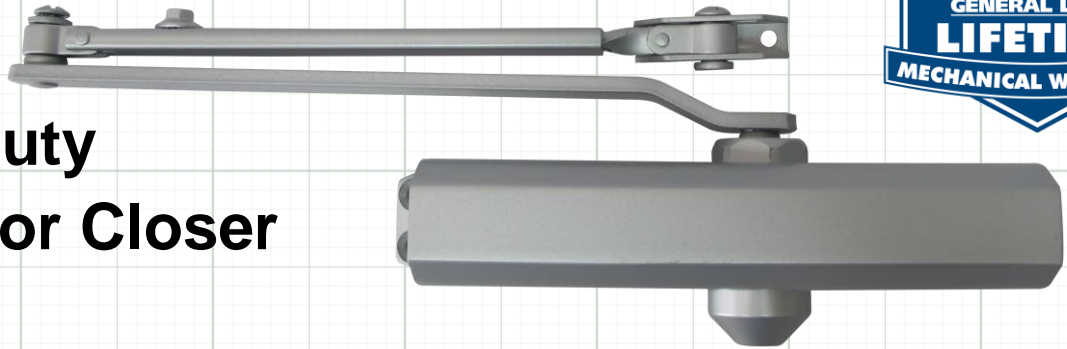

Standard Duty Surface Door Closer

Standard duty commercial surface door closer designed for moderate traffic applications on interior or exterior doors.

- **ADA Compliant - Adjustable Power, Sizes 1-6**
- **Quick Adjust - Tri-Pack Arm With Parallel Arm Bracket**
- **Aluminum and Durododic Finish**
- **Cast Aluminum Body**
- **UL/UL10C Listed, Meets Grade 1 Standards**

SPECIFICATIONS

Certifications	UL/UL10C Listed
Finishes	Aluminum (689), Durododic (695)
Sizing	Adjustable Sizing 1 to 6 - ADA Compliant (Sized to 1)
Adjustments	Sweep, Latch, Back Check and Power
Mounting	Regular, Top Jamb and Parallel Arm Mount
Body	Cast Aluminum
Fasteners	Self-Tap Screws and Sex Nuts & Bolts
Warranty	Lifetime Mechanical Warranty

COMPONENTS

CX5000-DP	Reg. Drop Plate
CX5000-DP 3in1	Reg/TJ/PA Drop Plate
CX5000-ARM	Standard Arm
CX5000-FH	Friction Hold Open Arm
CX5000-C	Plastic Cover
CX5000-SP	Screw Pack

General Lock is not responsible for any errors or omissions in specifications and content and does not warrant the same. Specifications are subject to change without notice. Products may not appear as shown.