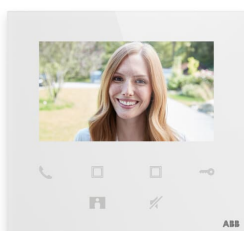

### M22401-W Video indoor station 4.3, WiFi, white