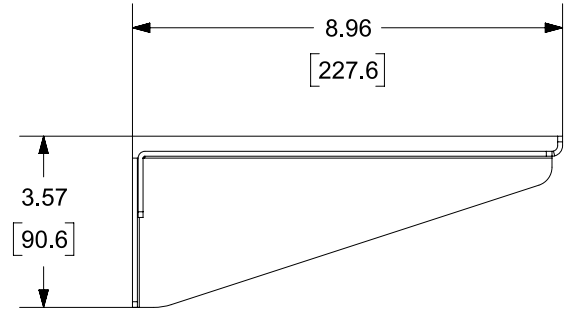

THIS COPY IS PROVIDED ON A RESTRICTED BASIS AND IS NOT TO BE USED IN ANY WAY DETRIMENTAL TO THE INTERESTS OF PANDUIT CORP.

NOTES:

- 1. VISIT OUR ON-LINE CATALOG AT WWW.PANDUIT.COM FOR A LIST OF CURRENT PARTS APPLICABLE FOR USE WITH THIS PRODUCT.
- 2. DIMENSIONS IN [] ARE METRIC.
- 3. PART INCLUDES 2 BRACKETS

PART NUMBER		PWBCB8**		
TITLE		PANDUIT WIRE BASKET CANTILEVER BRACKET FOR 8" BASKET		
		CUSTOMER DRAWING		
ITEM REVISION NAME		00510EPG/01		
DATASET FILE NAME		00510EPG_DC/01A		
		THIRD ANGLE PROJECTION		
MATERIAL		C.R.S.		
		DRAWING NUMBER		
		00510EPG-DC		
REV	DATE	BY	CHK	APR
01A	6/2/21	JSP	WJM	ML
DESCRIPTION		INITIAL RELEASE		
ECN		00510EPG-DC		
DRAWN BY	DATE	CHK	SCALE	SIZE
JSP	6/2/21	WJM	NONE	A
SHEET 1 OF 1				

A-SIZE CUSTOMER