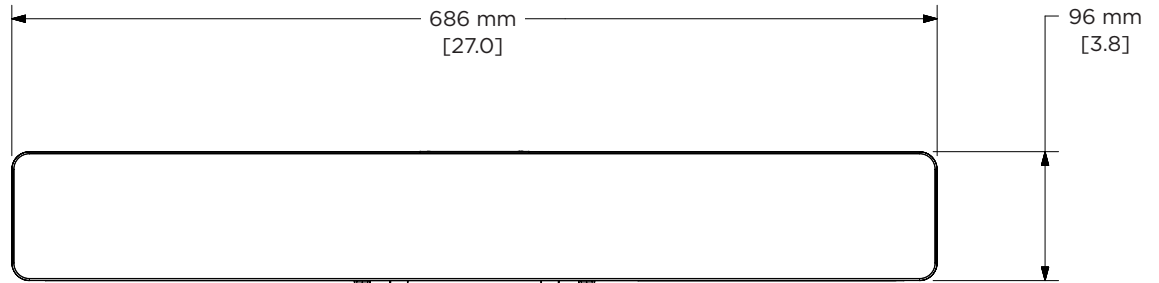

TECHNICAL DATA

Bose Videobar VB1

all-in-one USB conferencing device

Dimensions

Top View