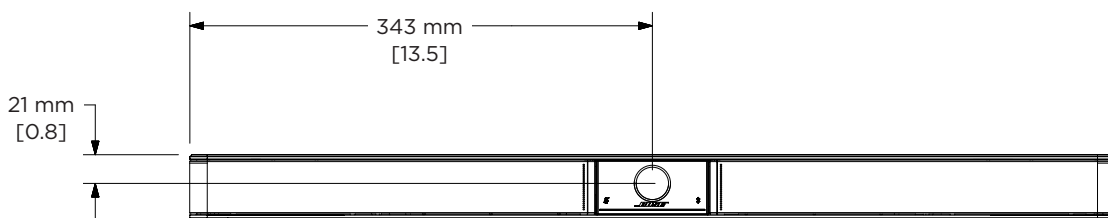

### Dimensions

Top View

Rear View

Front View

Right View

DIMENSIONS APPLY TO BOTH SIDES

Bose, Bose Work, and Videobar are trademarks of Bose Corporation. Android, Chrome, Chromebook, Hangouts and other marks are trademarks of Google LLC. The *Bluetooth*® word mark and logos are registered trademarks owned by Bluetooth SIG, Inc. and any use of such marks by Bose Corporation is under license. DisplayLink® is the registered trademark of DisplayLink Corp. in the EU, the US, and other countries. The terms HDMI and HDMI High-Definition Multimedia Interface, and the HDMI logo are trademarks or registered trademarks of HDMI Licensing Administrator, Inc. macOS is a trademark of Apple Inc. USB Type-C® and USB-C® are registered trademarks of USB Implementers Forum and are only intended for use with products based on and compliant with the USB Type-C® cable and connector specification. Wi-Fi is a registered trademark of Wi-Fi Alliance®. Zoom is a trademark of Zoom Video Communications, Inc. All other trademarks are the property of their respective owners.