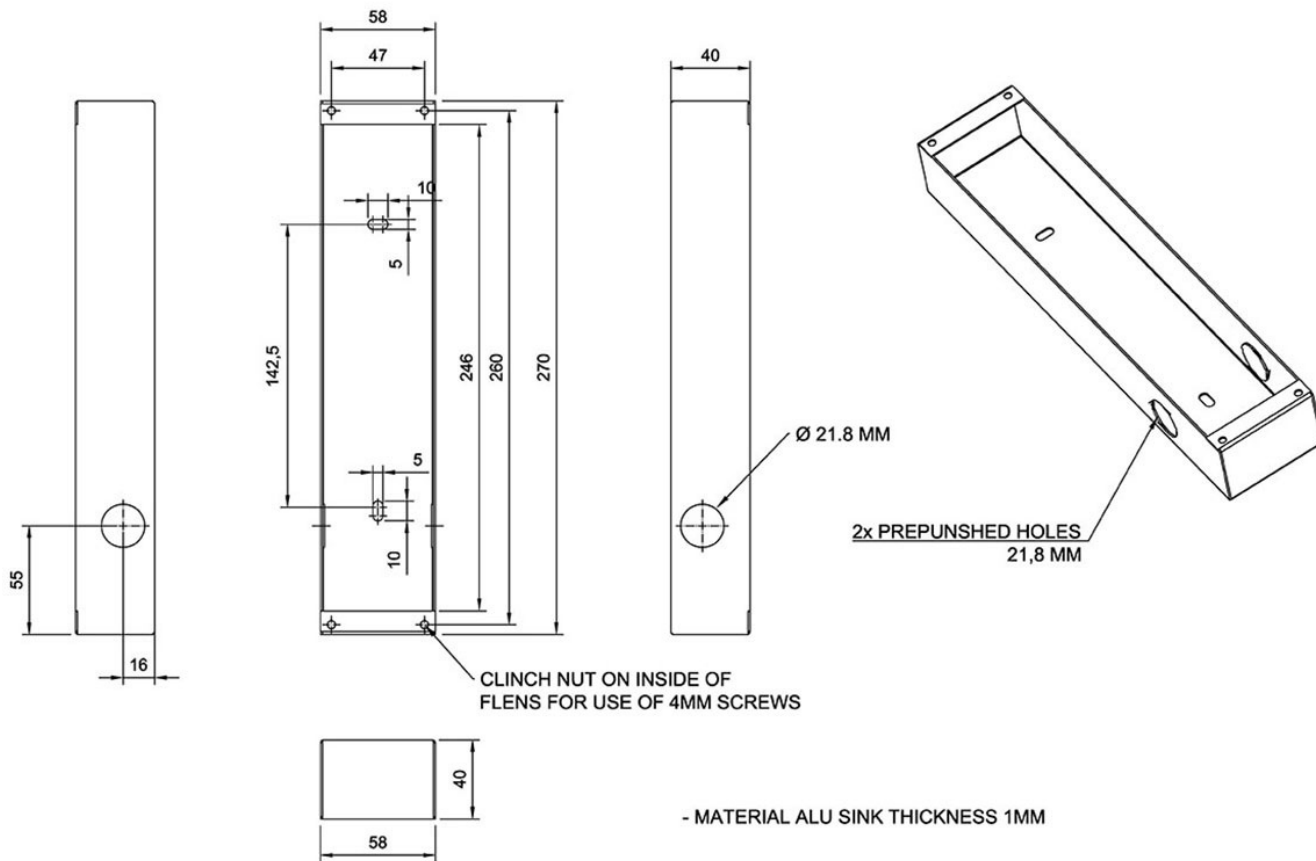

### DESCRIPTION

Backbox for handset module CRM-V-HS for IP Flush Master

### SPECIFICATIONS

#### GENERAL

Size (WxHxD)	58 x 270 x 40mm
Weight	0.3kg
Related items	1008097100 Handset

## TECHNICAL DIMENSIONS