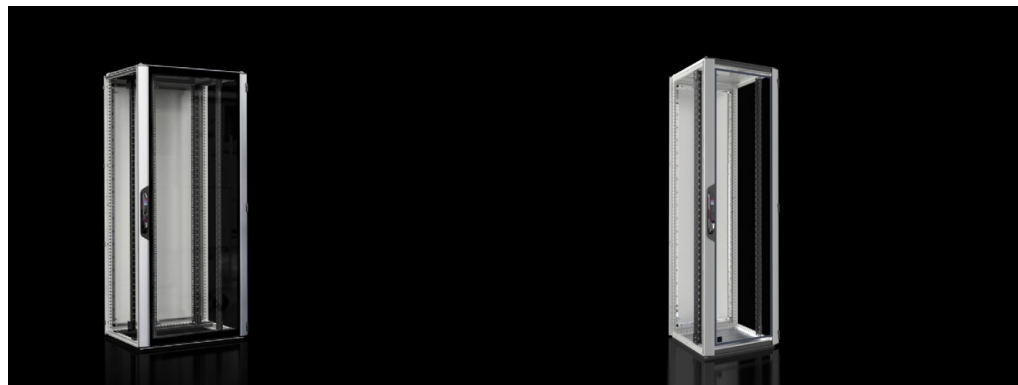

## Product description

<b>Material:</b>	Sheet steel Aluminium Glazed door: Single-pane safety glass, 3 mm
<b>Surface finish:</b>	Enclosure frame: Dipcoat-primed Interior installation: Spray-finished Rear door and roof: Dipcoat-primed, powder-coated Front door: Aluminium, anodised/spray-finished
<b>Colour:</b>	Enclosure frame, rear door and roof: RAL 7035 Front door: Vertical sections, silver coloured and horizontal sections, RAL 9005 Interior installation: RAL 9005 Handle and hinges: RAL 9005
<b>Protection category IP to IEC 60 529:</b>	IP 55 only in conjunction with baying seal or screw-fastened side panels
<b>Supply includes:</b>	VX enclosure frame with doors and roof plate Glazed aluminium door at the front, 180° hinges Sheet steel rear door, solid, one-piece, 130° hinges Lock front and rear: Comfort handle for profile half-cylinders and security lock 3524 E Mounting angles, 482.6 mm (19") Roof plate, one-piece, solid Base tray with gland plate, multi-piece, solid Baying seal and sealing kit for gland plates (supplied loose) 12 x 482.6 mm (19") fastener, 1 U, conductive (supplied loose) 25 multi-tooth screws, conductive (supplied loose) IPPC pallet
<b>Note:</b>	Depending on how and where it is sited, the door opening angle may vary for selected applications