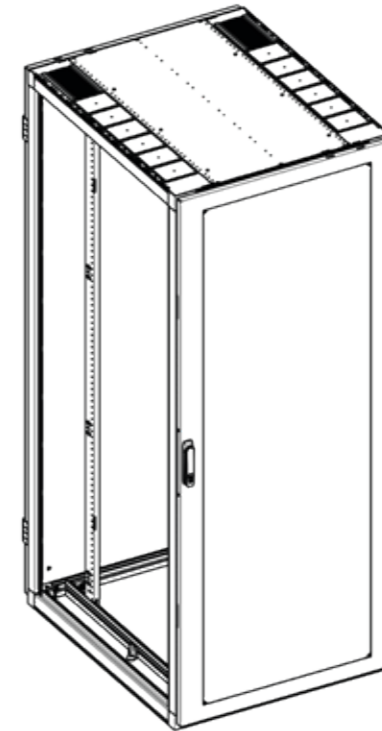

Slide-in side panel ready (rear)

Depth marking placed on depth profiles
Stepless adjustability in depth direction

ROOF

- Solid platform for installation top of cabinet infrastructure.
- Roof inserts follow a multiple of 100 mm.
- Nearly full-depth cut-out.
- Optimal accessibility for cabling.
- Optimal positioning for PDU's.
 - Up to 32A plugs shall fit.
- Cable pull relief available.
- Cable dividers on top of cabinet follow the same modularity as the inserts.
 - Extendable per cabinet to create a cable duct system.
 - Cover plates and end covers available for dust/debris protection and airtight solutions.
 - Powder coated in same color as cabinet.
- Roof is compliant with hot/cold aisle containment.

Front view

Side view without door

Bottom view

Bottom view

NEXPAND

STANDARD SERVER CABINET 800 MM WIDE

Position vertical mounting rail

A-A

Top view

Top view

Total height

Side view with door

Front view

Side view without door

Bottom view

Bottom view

NEXPAND

SERVER CABINET WITH AIRFLOW MANAGEMENT PACKAGE,
CABLE TRAY AND SIDE PANELS 600 MM WIDE

Position vertical mounting rail

A-A

Total height

Bottom view

Top view

Side view with door