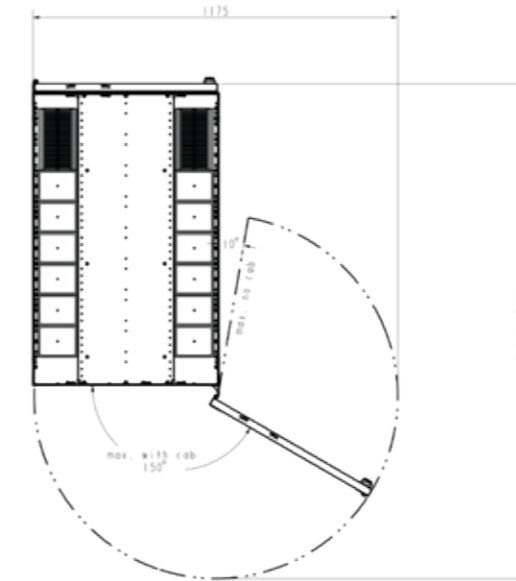

NEXPAND

SERVER CABINET WITH AIRFLOW MANAGEMENT PACKAGE,
CABLE TRAY AND SIDE PANELS 600 MM WIDE