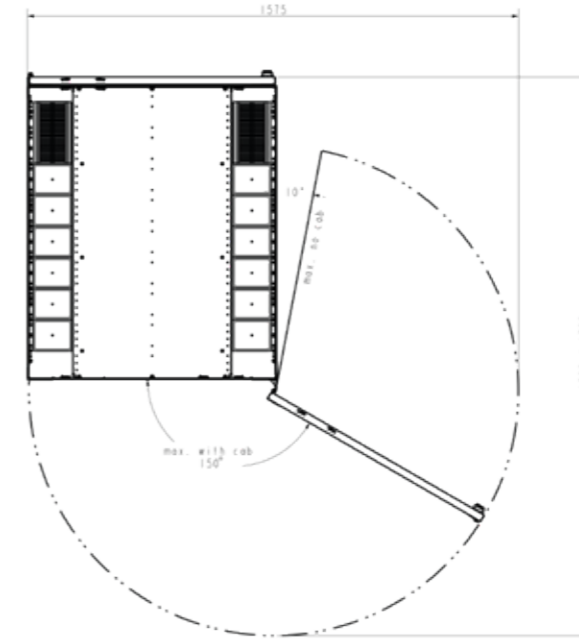

SPECIFICATIONS		
Dimensions:		
Height	U	42, 47 or 52
Height	mm	2000, 2200 or 2450 mm
Width	mm	600 or 800
Depth	mm	1000 or 1200
General:		
Colour		RAL 9003 (white) / RAL 9005 (black)
Static load capacity	kg	1500
Earthing		Fully earthed with central earthing point
IP grade		IP20
Standards compliancy		IEC-60297-3-109; IEC-60297-3-100
		IEC-61587-1;
		Environmental: C1, A1; Static load LT1, ST1, NL5;
Interior:		
19-inch profiles	pcs	4 • steel, powder coated
Adjustability (depth)		Stepless adjustability with depth marking
Adjustability (width)		Stepless adjustability
U marking		1st U at bottom
Position, front profiles		Pre-mounted 80 mm from the front of the door
Position, rear profiles		Pre-mounted at 740mm pitch
Frame:		
Material		Aluminium extrusions
Finishing		Powder coated
Front/rear closure:		
Front door		80% perforated <u>single</u> front door
Rear door		80% perforated <u>single</u> rear door OR 80% perforated <u>double</u> rear door
Security		2-Points Fix-Easy swivel handle with an EK-333 cylinder lock / blind stop
Material		Steel
Finishing		Powder coated
Hinges		Easily reversible and fast placement • Max. rotation degree 260°
Left/right closure:		
Material		Aluminium extrusions
Finishing		Powder coated
Roof:		
Modularity		Modular inserts per 100 mm
Inserts:		Cover panels, cable entry guides and brushes
Cover panels		Possibility to 'break' 1x 200 mm to 2x 100 mm • Material: ABS • Flammability: UL 94 V-0
Cable entry guides		Material: ABS • Flammability: UL 94 V-0

NEXPAND

STANDARD SERVER CABINET 600 MM WIDE

Position vertical mounting rail

A-A

Top view

Top view

Total height

Side view with door

Front view

Side view without door

Bottom view

Bottom view

NEXPAND

STANDARD SERVER CABINET 800 MM WIDE

Position vertical mounting rail

A-A

Top view

Top view

Total height

Side view with door

Front view

Side view without door

Bottom view

Bottom view