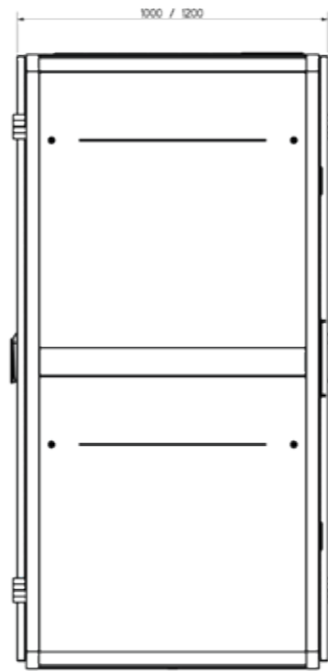

Top view

Top view

Total height

Side view with door

Front view

Side view without door

Bottom view

Bottom view

NEXPAND

SERVER CABINET WITH AIRFLOW MANAGEMENT PACKAGE,
CABLE TRAY AND SIDE PANELS 600 MM WIDE

Position vertical mounting rail

A-A

Total height

Bottom view

Top view

Side view with door