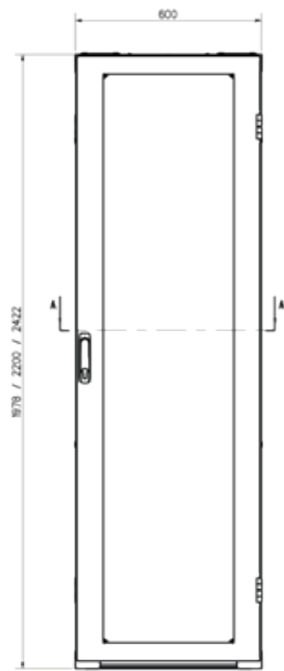

SPECIFICATIONS		
Dimensions:		
Height	U	42, 47 or 52
Height	mm	2000, 2200 or 2450 mm
Width	mm	600 or 800
Depth	mm	1000 or 1200
General:		
Colour		RAL 9003 (white) / RAL 9005 (black)
Static load capacity	kg	1500
Earthing		Fully earthed with central earthing point
IP grade		IP20
Standards compliancy		IEC-60297-3-109; IEC-60297-3-100
		IEC-61587-1;
		Environmental: C1, A1; Static load LT1, ST1, NL5;
Interior:		
19-inch profiles	pcs	4 • steel, powder coated
Adjustability (depth)		Stepless adjustability with depth marking
Adjustability (width)		Stepless adjustability
U marking		1st U at bottom
Position, front profiles		Pre-mounted 80 mm from the front of the door
Position, rear profiles		Pre-mounted at 740mm pitch
Frame:		
Material		Aluminium extrusions
Finishing		Powder coated
Front/rear closure:		
Front door		80% perforated <u>single</u> front door
Rear door		80% perforated <u>single</u> rear door OR 80% perforated <u>double</u> rear door
Security		2-Points Fix-Easy swivel handle with an EK-333 cylinder lock / blind stop
Material		Steel
Finishing		Powder coated
Hinges		Easily reversible and fast placement • Max. rotation degree 260°
Left/right closure:		
Material		Aluminium extrusions
Finishing		Powder coated
Roof:		
Modularity		Modular inserts per 100 mm
Inserts:		Cover panels, cable entry guides and brushes
Cover panels		Possibility to 'break' 1x 200 mm to 2x 100 mm • Material: ABS • Flammability: UL 94 V-0
Cable entry guides		Material: ABS • Flammability: UL 94 V-0

Front view

Side view without door

Bottom view

Bottom view

NEXPAND

STANDARD SERVER CABINET 800 MM WIDE

Position vertical mounting rail

A-A

Top view

Top view

Total height

Side view with door

Front view

Side view without door

Bottom view

Bottom view

NEXPAND

SERVER CABINET WITH AIRFLOW MANAGEMENT PACKAGE,
CABLE TRAY AND SIDE PANELS 600 MM WIDE

Position vertical mounting rail

A-A

Total height

Bottom view

Top view

Side view with door