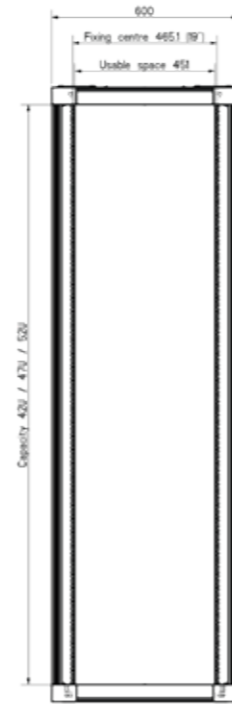

NEXPAND

SERVER CABINET WITH AIRFLOW MANAGEMENT PACKAGE,
CABLE TRAY AND SIDE PANELS 600 MM WIDE

Top view