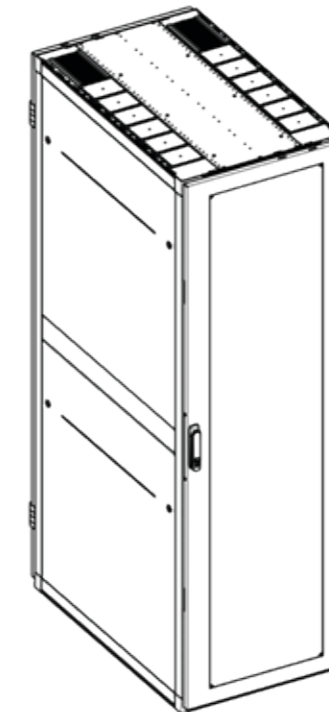

Top view

Top view

Total height

Side view with door

Front view

Side view without door

Bottom view

Bottom view

NEXPAND

SERVER CABINET WITH AIRFLOW MANAGEMENT PACKAGE,
CABLE TRAY AND SIDE PANELS 600 MM WIDE

Position vertical mounting rail

A-A

Total height

Bottom view

Top view

Side view with door

Top view

Front view

Bottom view

Side view without door

NEXPAND

Server cabinet

80% perforated single front door
80% perforated single rear door

Height	Width (mm)	Depth (mm)	Black (RAL 9005)	White (RAL 9003)
42 U	600	1000	B1109-061042-000003	B1104-061042-000003
		1200	B1109-061242-000004	B1104-061242-000004
	800	1000	B1109-081042-000005	B1104-081042-000005
		1200	B1109-081242-000006	B1104-081242-000006
47 U	600	1000	B1109-061047-000007	B1104-061047-000007
		1200	B1109-061247-000008	B1104-061247-000008
	800	1000	B1109-081047-000009	B1104-081047-000009
		1200	B1109-081247-000010	B1104-081247-000010
52 U	600	1000	B1109-061052-000011	B1104-061052-000011
		1200	B1109-061252-000012	B1104-061252-000012
	800	1000	B1109-081052-000013	B1104-081052-000013
		1200	B1109-081252-000014	B1104-081252-000014