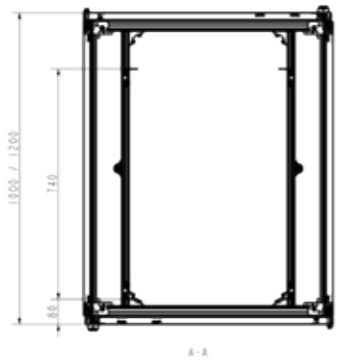

Front view

Side view without door

Bottom view

Bottom view

NEXPAND

STANDARD SERVER CABINET 800 MM WIDE

Position vertical mounting rail

A-A

Top view

Top view

Total height

Side view with door

Front view

Side view without door

Bottom view

Bottom view