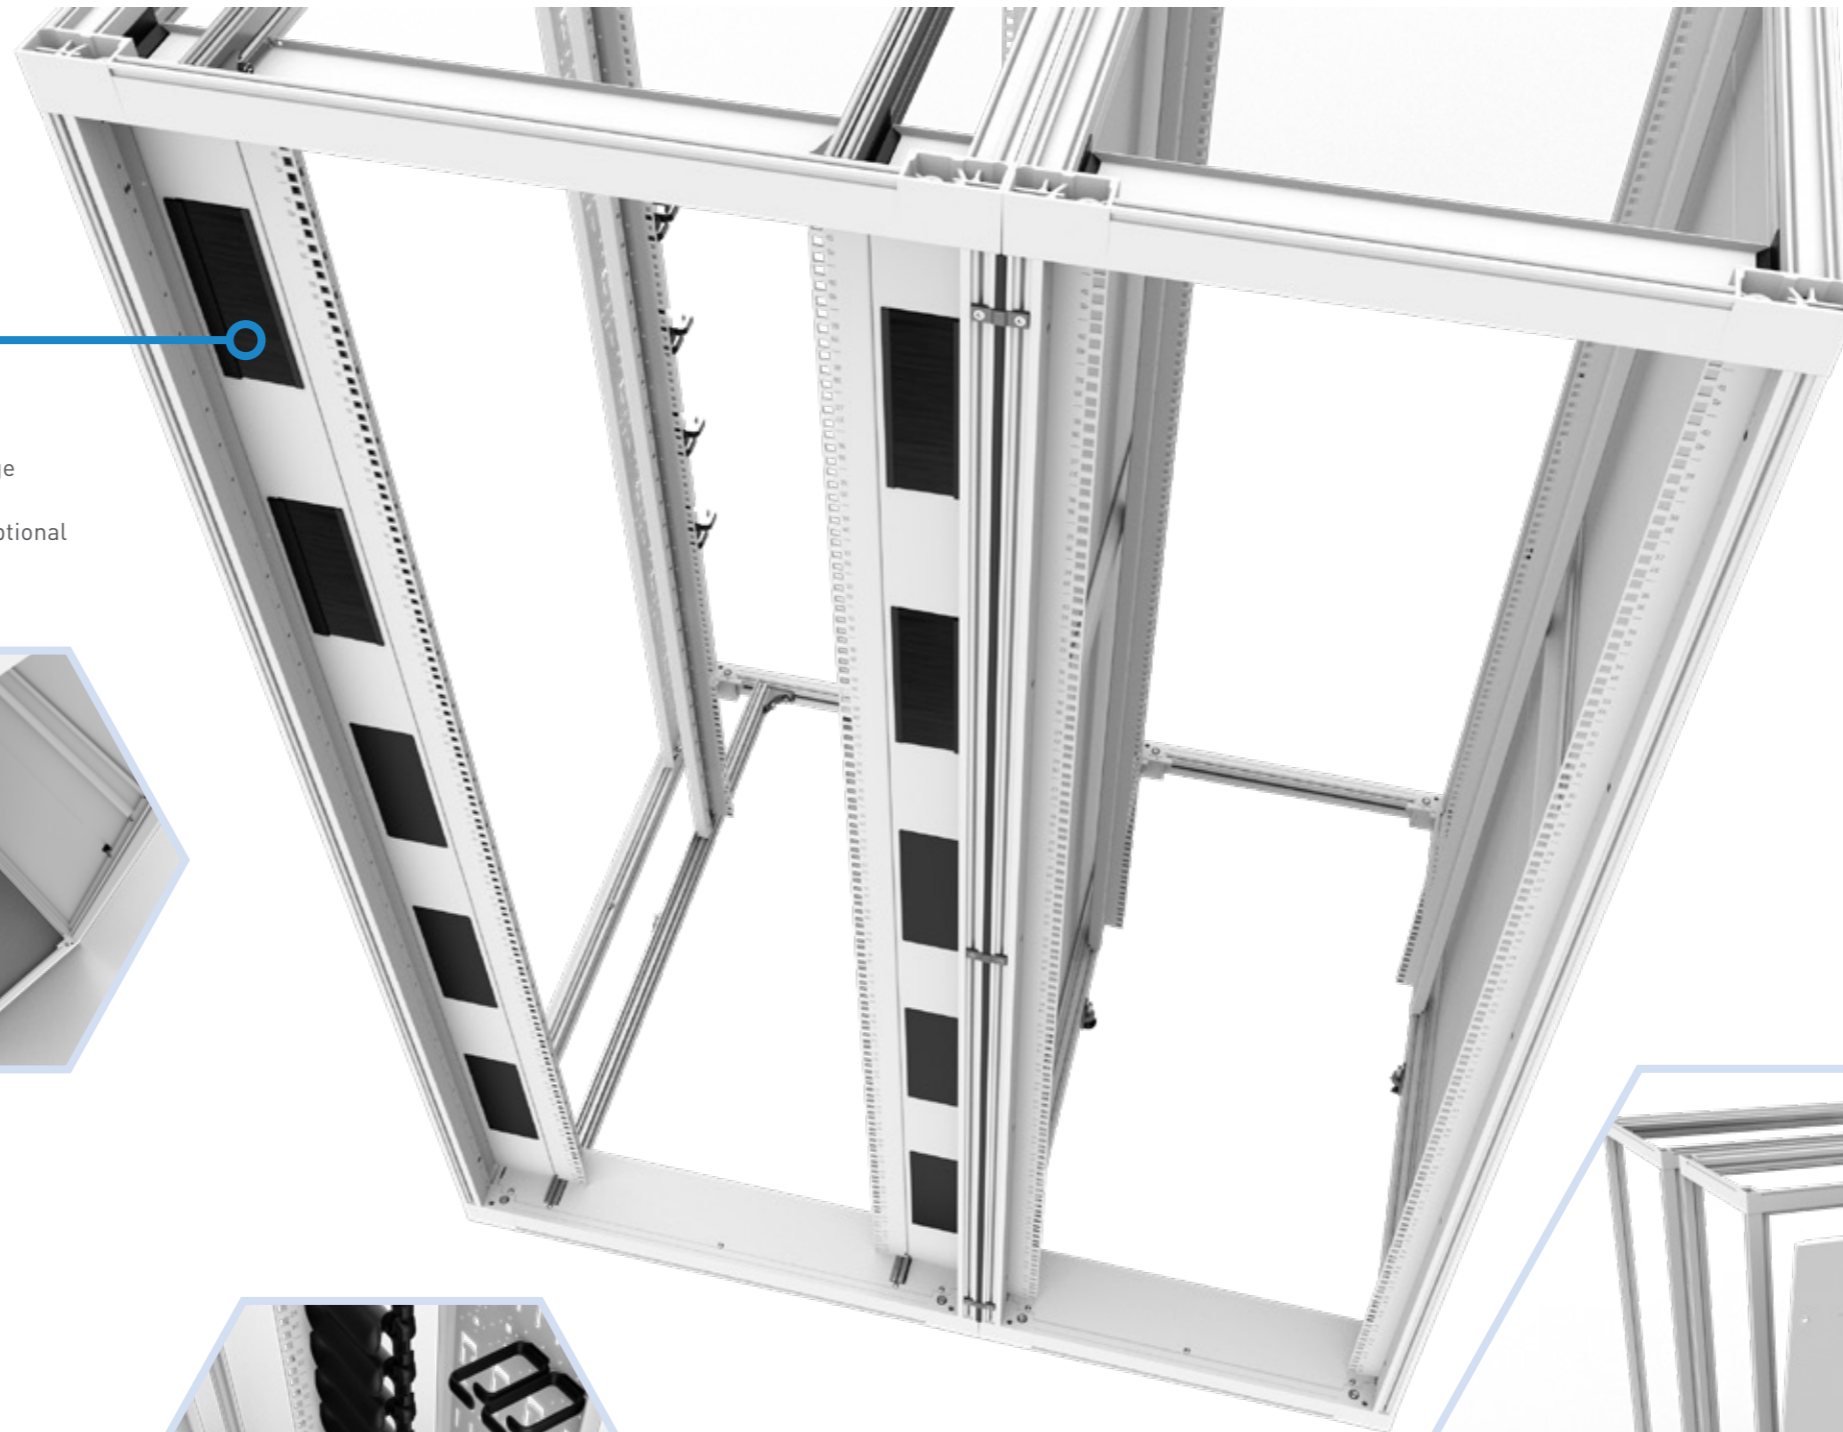

NEXPAND

SERVER CABINETS

Unique features

SERVER CABINETS WITH AIRFLOW MANAGEMENT PACKAGE

- Best in class air tightness
- Keep flexibility in adjusting vertical mounting rails without compromising on air tightness.
- Upgrade the energy efficiency by retrofitting an airflow package
- Sealing cabinet-to-cabinet is optional
- Sealing cabinet-to-floor and cabinet-to-aisle containment is optional