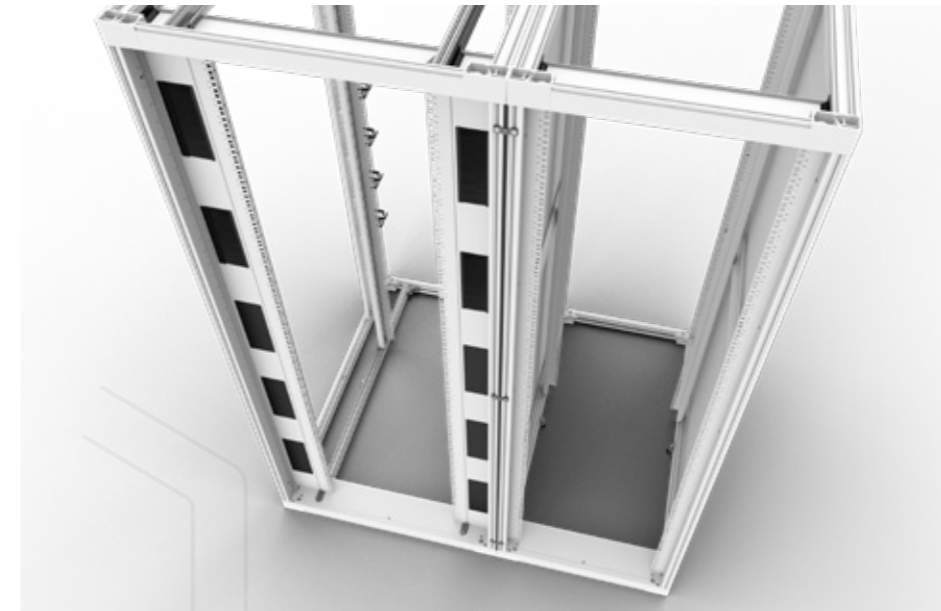

NEXPAND

TECHNICAL DATA SHEET
SERVER CABINET

NEXPAND

SERVER CABINETS

The **Nexpand server cabinets** are perfectly suited for the installation of (blade) servers, switches, patch panels, routers and storage equipment. The cabinets are used to bring together IT equipment and the corresponding cables neatly in one place. The server cabinets have everything to facilitate this in the best energy efficient and modular way. The cabinets are widely applicable and modular in structure. What type of cabinet is most suitable depends highly on its application. The server cabinets can be configured in varying heights, widths and depths.

The **Nexpand server cabinets** are available in various types. **A standard version, a version with side panels, airflow package and /or cable tray.**

SIDE PANEL

A side panel is especially used for end-of-row applications to aesthetically cover the side of the cabinet. The panel is horizontally divided for easy handling. Side panels are equipped with quarter turn locks.

CABLE TRAY

Structured cabling is important for the reliability and optimum performance of your data center. The cable tray is used for vertical cable management and is steplessly adjustable in depth direction. Cables can be attached to the tray using tie-wraps and/or Velcro. Additionally plastic 1U cable rings can be toolless mount to the cable tray.