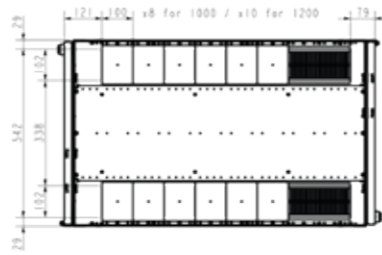

Top view

Top view

Total height

Side view with door

Front view

Side view without door

Bottom view

Bottom view

NEXPAND

SERVER CABINET WITH AIRFLOW MANAGEMENT PACKAGE,
CABLE TRAY AND SIDE PANELS 600 MM WIDE

Position vertical mounting rail

A-A

Total height

Bottom view

Top view

Side view with door