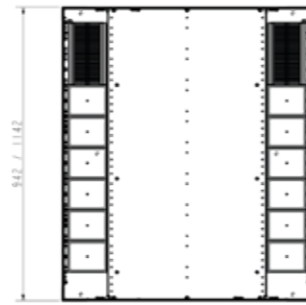

Front view

Side view without door

Bottom view

Bottom view

NEXPAND

STANDARD SERVER CABINET 800 MM WIDE

Position vertical mounting rail

A-A

Top view

Top view

Total height

Side view with door

Front view

Side view without door

Bottom view

Bottom view