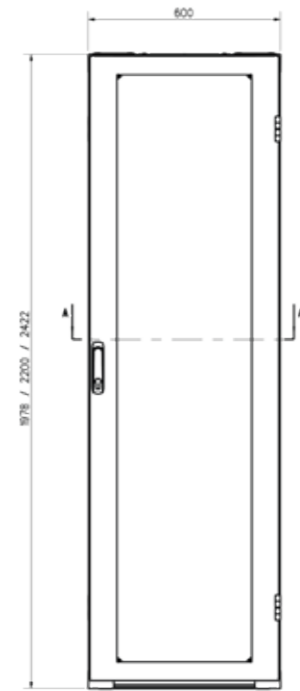

SPECIFICATIONS		
Dimensions:		
Height	U	42, 47 or 52
Height	mm	2000, 2200 or 2450 mm
Width	mm	600 or 800
Depth	mm	1000 or 1200
General:		
Colour		RAL 9003 (white) / RAL 9005 (black)
Static load capacity	kg	1500
Earthing		Fully earthed with central earthing point
IP grade		IP20
Standards compliancy		IEC-60297-3-109; IEC-60297-3-100
		IEC-61587-1;
		Environmental: C1, A1; Static load LT1, ST1, NL5;
Interior:		
19-inch profiles	pcs	4 • steel, powder coated
Adjustability (depth)		Stepless adjustability with depth marking
Adjustability (width)		Stepless adjustability
U marking		1st U at bottom
Position, front profiles		Pre-mounted 80 mm from the front of the door
Position, rear profiles		Pre-mounted at 740mm pitch
Frame:		
Material		Aluminium extrusions
Finishing		Powder coated
Front/rear closure:		
Front door		80% perforated <u>single</u> front door
Rear door		80% perforated <u>single</u> rear door OR 80% perforated <u>double</u> rear door
Security		2-Points Fix-Easy swivel handle with an EK-333 cylinder lock / blind stop
Material		Steel
Finishing		Powder coated
Hinges		Easily reversible and fast placement • Max. rotation degree 260°
Left/right closure:		
Material		Aluminium extrusions
Finishing		Powder coated
Roof:		
Modularity		Modular inserts per 100 mm
Inserts:		Cover panels, cable entry guides and brushes
Cover panels		Possibility to 'break' 1x 200 mm to 2x 100 mm • Material: ABS • Flammability: UL 94 V-0
Cable entry guides		Material: ABS • Flammability: UL 94 V-0

NEXPAND

STANDARD SERVER CABINET 600 MM WIDE

Position vertical mounting rail

A-A

Top view

Top view

Total height

Side view with door

Front view

Side view without door

Bottom view

Bottom view

NEXPAND

STANDARD SERVER CABINET 800 MM WIDE

Position vertical mounting rail

A-A

Top view

Top view

Total height

Side view with door

Front view

Side view without door

Bottom view

Bottom view