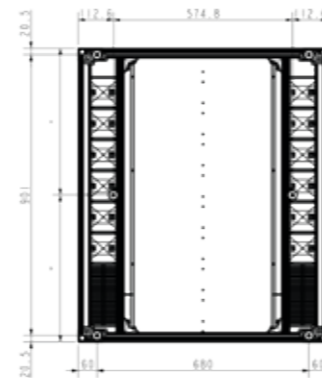

SPECIFICATIONS		
Dimensions:		
Height	U	42, 47 or 52
Height	mm	2000, 2200 or 2450 mm
Width	mm	600 or 800
Depth	mm	1000 or 1200
General:		
Colour		RAL 9003 (white) / RAL 9005 (black)
Static load capacity	kg	1500
Earthing		Fully earthed with central earthing point
IP grade		IP20
Standards compliancy		IEC-60297-3-109; IEC-60297-3-100
		IEC-61587-1;
		Environmental: C1, A1; Static load LT1, ST1, NL5;
Interior:		
19-inch profiles	pcs	4 • steel, powder coated
Adjustability (depth)		Stepless adjustability with depth marking
Adjustability (width)		Stepless adjustability
U marking		1st U at bottom
Position, front profiles		Pre-mounted 80 mm from the front of the door
Position, rear profiles		Pre-mounted at 740mm pitch
Frame:		
Material		Aluminium extrusions
Finishing		Powder coated
Front/rear closure:		
Front door		80% perforated <u>single</u> front door
Rear door		80% perforated <u>single</u> rear door OR 80% perforated <u>double</u> rear door
Security		2-Points Fix-Easy swivel handle with an EK-333 cylinder lock / blind stop
Material		Steel
Finishing		Powder coated
Hinges		Easily reversible and fast placement • Max. rotation degree 260°
Left/right closure:		
Material		Aluminium extrusions
Finishing		Powder coated
Roof:		
Modularity		Modular inserts per 100 mm
Inserts:		Cover panels, cable entry guides and brushes
Cover panels		Possibility to 'break' 1x 200 mm to 2x 100 mm • Material: ABS • Flammability: UL 94 V-0
Cable entry guides		Material: ABS • Flammability: UL 94 V-0

Top view

Top view

Total height

Side view with door

Front view

Side view without door

Bottom view

Bottom view