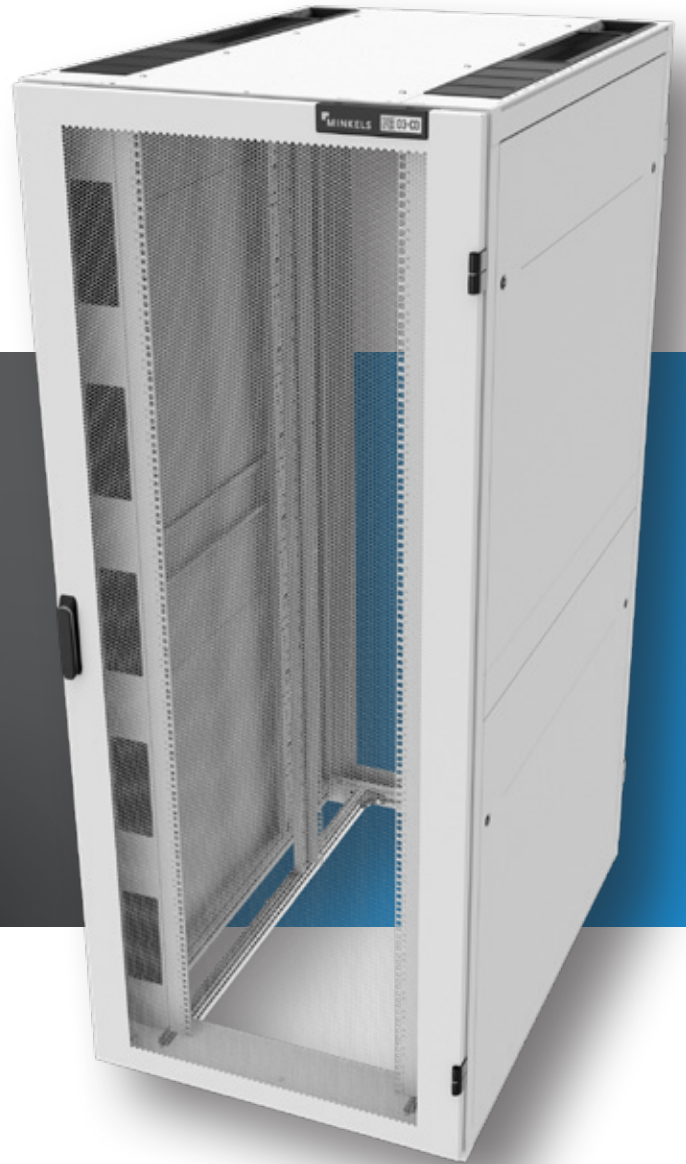

NEXPAND

TECHNICAL DATA SHEET
SERVER CABINET

NEXPAND

SERVER CABINETS

The **Nexpand server cabinets** are perfectly suited for the installation of (blade) servers, switches, patch panels, routers and storage equipment. The cabinets are used to bring together IT equipment and the corresponding cables neatly in one place. The server cabinets have everything to facilitate this in the best energy efficient and modular way. The cabinets are widely applicable and modular in structure. What type of cabinet is most suitable depends highly on its application. The server cabinets can be configured in varying heights, widths and depths.

The **Nexpand server cabinets** are available in various types. **A standard version, a version with side panels, airflow package and /or cable tray.**

SIDE PANEL

A side panel is especially used for end-of-row applications to aesthetically cover the side of the cabinet. The panel is horizontally divided for easy handling. Side panels are equipped with quarter turn locks.

CABLE TRAY

Structured cabling is important for the reliability and optimum performance of your data center. The cable tray is used for vertical cable management and is steplessly adjustable in depth direction. Cables can be attached to the tray using tie-wraps and/or Velcro. Additionally plastic 1U cable rings can be toolless mount to the cable tray.