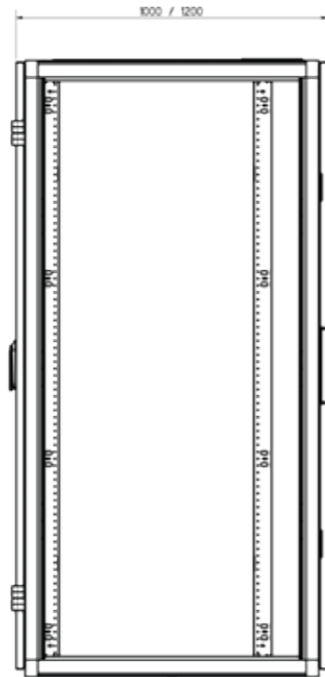

SPECIFICATIONS		
Dimensions:		
Height	U	42, 47 or 52
Height	mm	2000, 2200 or 2450 mm
Width	mm	600 or 800
Depth	mm	1000 or 1200
General:		
Colour		RAL 9003 (white) / RAL 9005 (black)
Static load capacity	kg	1500
Earthing		Fully earthed with central earthing point
IP grade		IP20
Standards compliancy		IEC-60297-3-109; IEC-60297-3-100
		IEC-61587-1;
		Environmental: C1, A1; Static load LT1, ST1, NL5;
Interior:		
19-inch profiles	pcs	4 • steel, powder coated
Adjustability (depth)		Stepless adjustability with depth marking
Adjustability (width)		Stepless adjustability
U marking		1st U at bottom
Position, front profiles		Pre-mounted 80 mm from the front of the door
Position, rear profiles		Pre-mounted at 740mm pitch
Frame:		
Material		Aluminium extrusions
Finishing		Powder coated
Front/rear closure:		
Front door		80% perforated <u>single</u> front door
Rear door		80% perforated <u>single</u> rear door OR 80% perforated <u>double</u> rear door
Security		2-Points Fix-Easy swivel handle with an EK-333 cylinder lock / blind stop
Material		Steel
Finishing		Powder coated
Hinges		Easily reversible and fast placement • Max. rotation degree 260°
Left/right closure:		
Material		Aluminium extrusions
Finishing		Powder coated
Roof:		
Modularity		Modular inserts per 100 mm
Inserts:		Cover panels, cable entry guides and brushes
Cover panels		Possibility to 'break' 1x 200 mm to 2x 100 mm • Material: ABS • Flammability: UL 94 V-0
Cable entry guides		Material: ABS • Flammability: UL 94 V-0

NEXPAND

STANDARD SERVER CABINET 600 MM WIDE

Position vertical mounting rail

A-A

Top view

Top view

Total height

Side view with door

Front view

Side view without door

Bottom view

Bottom view

NEXPAND

STANDARD SERVER CABINET 800 MM WIDE

Position vertical mounting rail

A-A

Top view

Top view

Total height

Side view with door

Front view

Side view without door

Bottom view

Bottom view