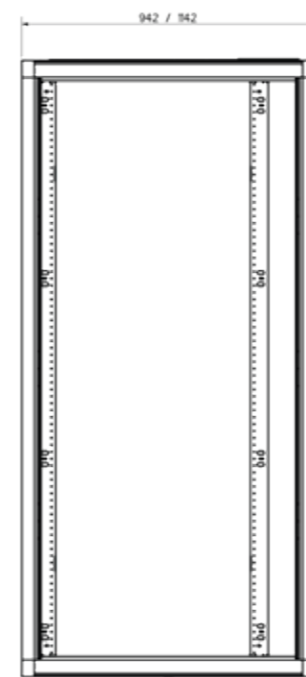

SPECIFICATIONS		
Dimensions:		
Height	U	42, 47 or 52
Height	mm	2000, 2200 or 2450 mm
Width	mm	600 or 800
Depth	mm	1000 or 1200
General:		
Colour		RAL 9003 (white) / RAL 9005 (black)
Static load capacity	kg	1500
Earthing		Fully earthed with central earthing point
IP grade		IP20
Standards compliancy		IEC-60297-3-109; IEC-60297-3-100
		IEC-61587-1;
		Environmental: C1, A1; Static load LT1, ST1, NL5;
Interior:		
19-inch profiles	pcs	4 • steel, powder coated
Adjustability (depth)		Stepless adjustability with depth marking
Adjustability (width)		Stepless adjustability
U marking		1st U at bottom
Position, front profiles		Pre-mounted 80 mm from the front of the door
Position, rear profiles		Pre-mounted at 740mm pitch
Frame:		
Material		Aluminium extrusions
Finishing		Powder coated
Front/rear closure:		
Front door		80% perforated <u>single</u> front door
Rear door		80% perforated <u>single</u> rear door OR 80% perforated <u>double</u> rear door
Security		2-Points Fix-Easy swivel handle with an EK-333 cylinder lock / blind stop
Material		Steel
Finishing		Powder coated
Hinges		Easily reversible and fast placement • Max. rotation degree 260°
Left/right closure:		
Material		Aluminium extrusions
Finishing		Powder coated
Roof:		
Modularity		Modular inserts per 100 mm
Inserts:		Cover panels, cable entry guides and brushes
Cover panels		Possibility to 'break' 1x 200 mm to 2x 100 mm • Material: ABS • Flammability: UL 94 V-0
Cable entry guides		Material: ABS • Flammability: UL 94 V-0

Front view

Side view without door

Bottom view

Bottom view

NEXPAND

STANDARD SERVER CABINET 800 MM WIDE

Position vertical mounting rail

A-A

Top view

Top view

Total height

Side view with door

Front view

Side view without door

Bottom view

Bottom view

NEXPAND

SERVER CABINET WITH AIRFLOW MANAGEMENT PACKAGE,
CABLE TRAY AND SIDE PANELS 600 MM WIDE

Position vertical mounting rail

A-A

Total height

Bottom view

Top view

Side view with door