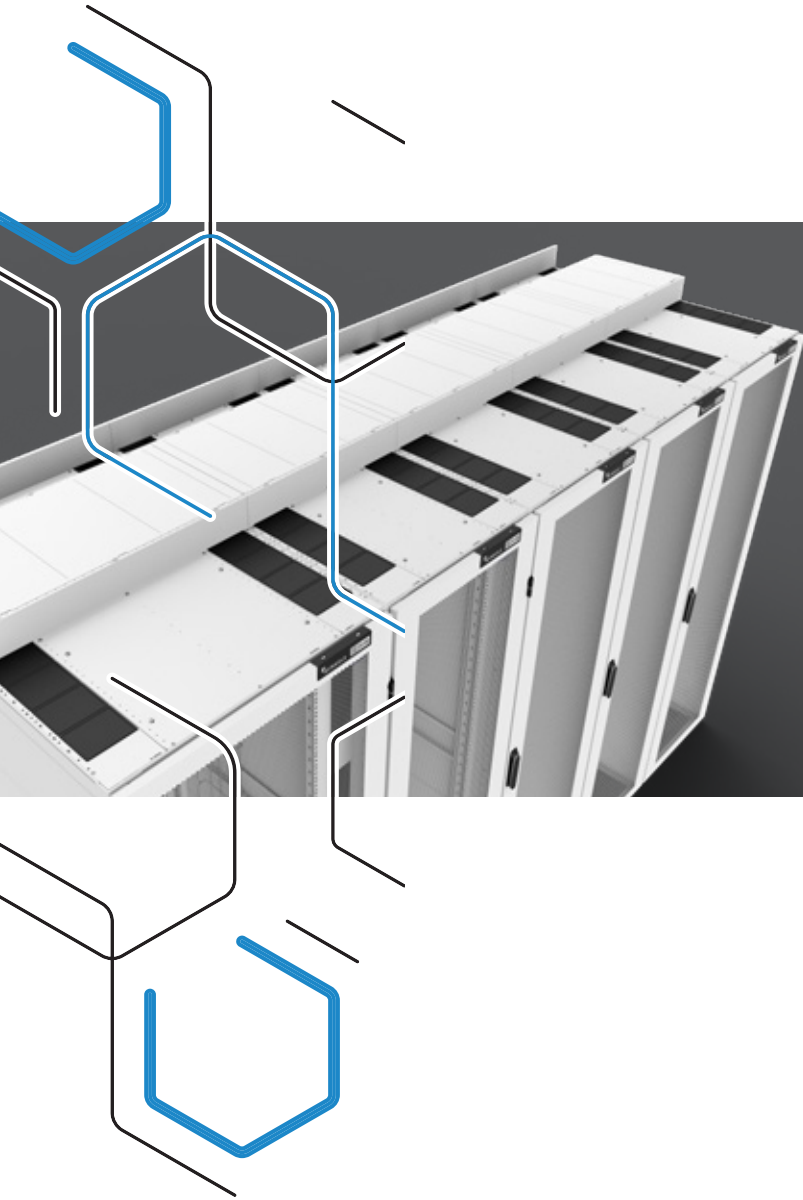

NEXPAND

TECHNICAL DATA SHEET
SERVER CABINET

NEXPAND

SERVER CABINETS

The **Nexpand server cabinets** are perfectly suited for the installation of (blade) servers, switches, patch panels, routers and storage equipment. The cabinets are used to bring together IT equipment and the corresponding cables neatly in one place. The server cabinets have everything to facilitate this in the best energy efficient and modular way. The cabinets are widely applicable and modular in structure. What type of cabinet is most suitable depends highly on its application. The server cabinets can be configured in varying heights, widths and depths.

The **Nexpand server cabinets** are available in various types. **A standard version, a version with side panels, airflow package and /or cable tray.**

SIDE PANEL

A side panel is especially used for end-of-row applications to aesthetically cover the side of the cabinet. The panel is horizontally divided for easy handling. Side panels are equipped with quarter turn locks.

CABLE TRAY

Structured cabling is important for the reliability and optimum performance of your data center. The cable tray is used for vertical cable management and is steplessly adjustable in depth direction. Cables can be attached to the tray using tie-wraps and/or Velcro. Additionally plastic 1U cable rings can be toolless mount to the cable tray.