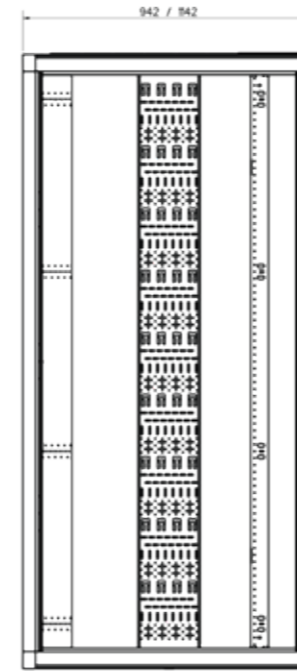

Side view without door