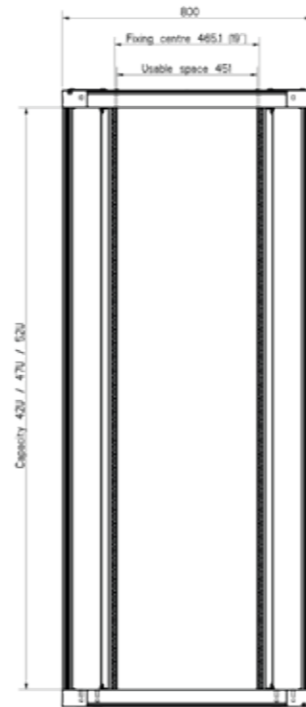

SPECIFICATIONS		
Dimensions:		
Height	U	42, 47 or 52
Height	mm	2000, 2200 or 2450 mm
Width	mm	600 or 800
Depth	mm	1000 or 1200
General:		
Colour		RAL 9003 (white) / RAL 9005 (black)
Static load capacity	kg	1500
Earthing		Fully earthed with central earthing point
IP grade		IP20
Standards compliancy		IEC-60297-3-109; IEC-60297-3-100
		IEC-61587-1;
		Environmental: C1, A1; Static load LT1, ST1, NL5;
Interior:		
19-inch profiles	pcs	4 • steel, powder coated
Adjustability (depth)		Stepless adjustability with depth marking
Adjustability (width)		Stepless adjustability
U marking		1st U at bottom
Position, front profiles		Pre-mounted 80 mm from the front of the door
Position, rear profiles		Pre-mounted at 740mm pitch
Frame:		
Material		Aluminium extrusions
Finishing		Powder coated
Front/rear closure:		
Front door		80% perforated <u>single</u> front door
Rear door		80% perforated <u>single</u> rear door OR 80% perforated <u>double</u> rear door
Security		2-Points Fix-Easy swivel handle with an EK-333 cylinder lock / blind stop
Material		Steel
Finishing		Powder coated
Hinges		Easily reversible and fast placement • Max. rotation degree 260°
Left/right closure:		
Material		Aluminium extrusions
Finishing		Powder coated
Roof:		
Modularity		Modular inserts per 100 mm
Inserts:		Cover panels, cable entry guides and brushes
Cover panels		Possibility to 'break' 1x 200 mm to 2x 100 mm • Material: ABS • Flammability: UL 94 V-0
Cable entry guides		Material: ABS • Flammability: UL 94 V-0

Front view

Side view without door

Bottom view

Bottom view

NEXPAND

STANDARD SERVER CABINET 800 MM WIDE

Position vertical mounting rail

A-A

Top view

Top view

Total height

Side view with door

Front view

Side view without door

Bottom view

Bottom view

NEXPAND

SERVER CABINET WITH AIRFLOW MANAGEMENT PACKAGE,
CABLE TRAY AND SIDE PANELS 600 MM WIDE

Position vertical mounting rail

A-A

Total height

Bottom view

Top view

Side view with door