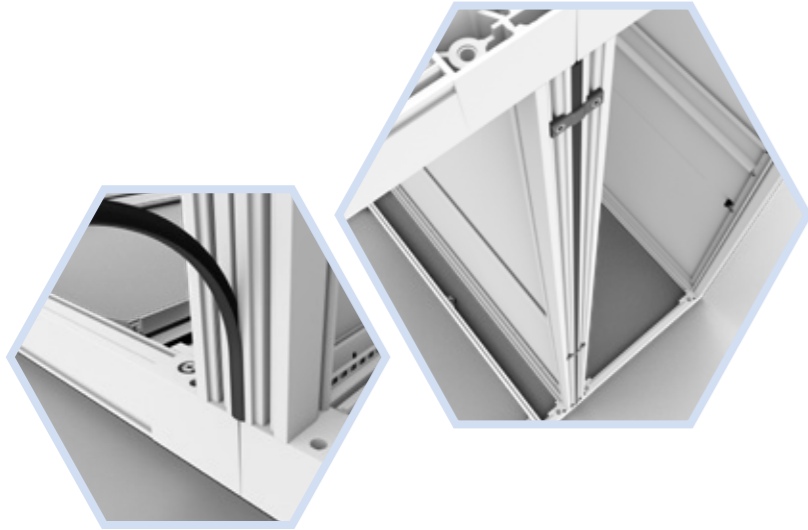

NEXPAND

SERVER CABINETS

Unique features

SERVER CABINETS WITH AIRFLOW MANAGEMENT PACKAGE

- Best in class air tightness
- Keep flexibility in adjusting vertical mounting rails without compromising on air tightness.
- Upgrade the energy efficiency by retrofitting an airflow package
- Sealing cabinet-to-cabinet is optional
- Sealing cabinet-to-floor and cabinet-to-aisle containment is optional