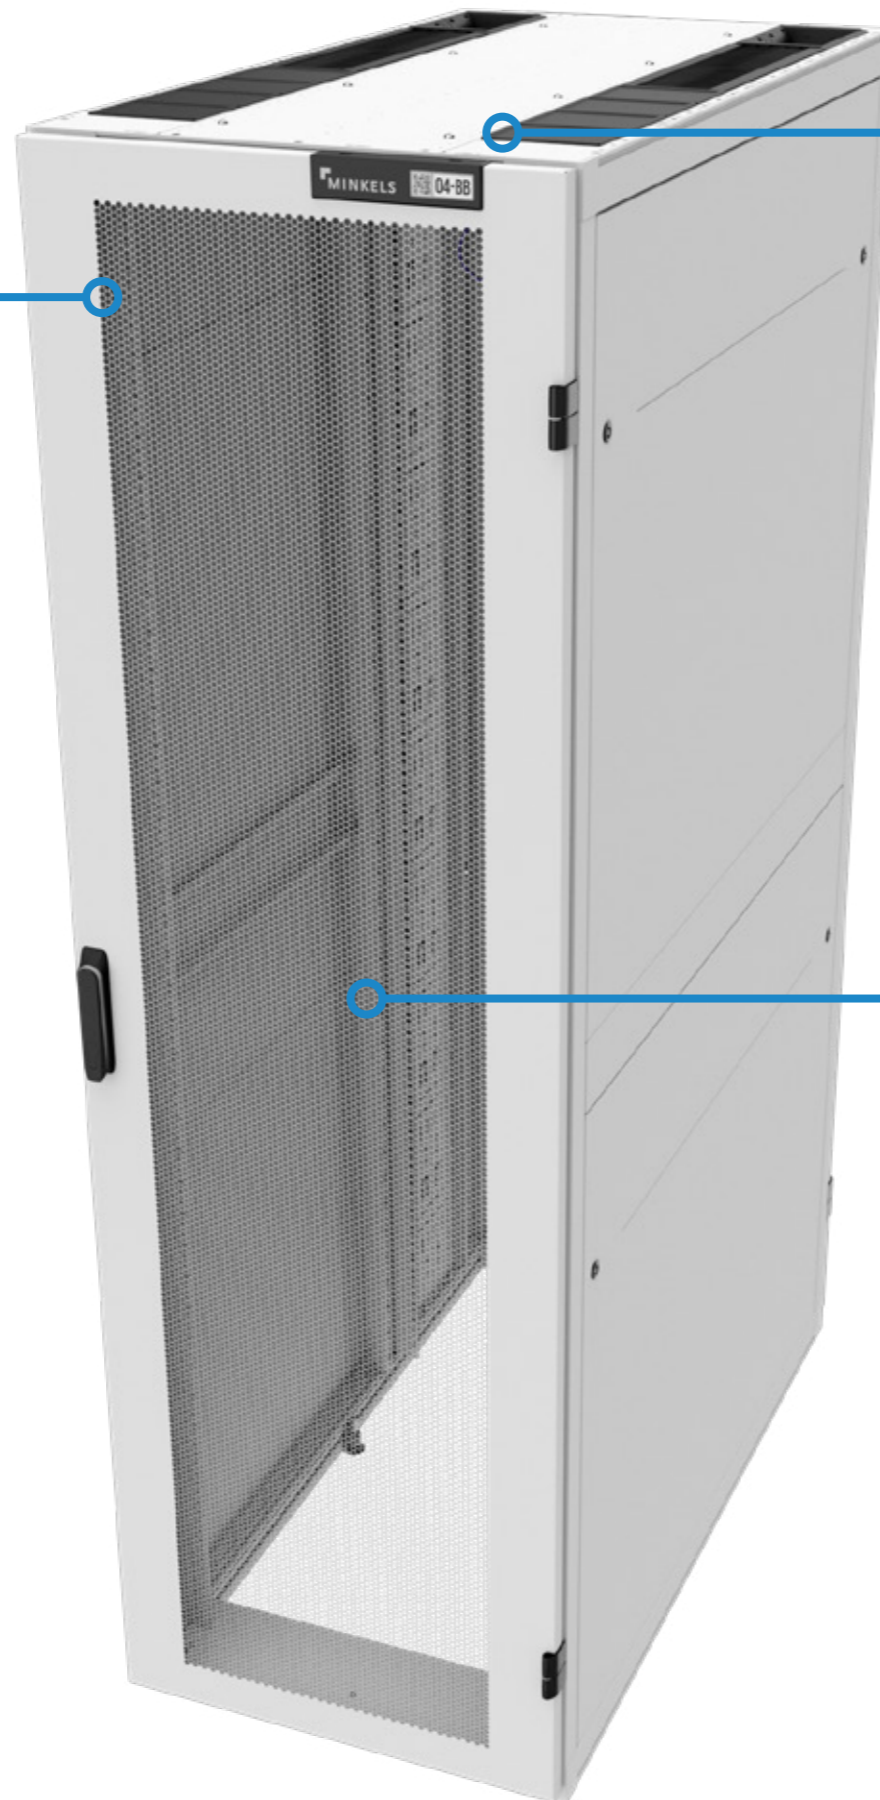

CABLE TRAY

Structured cabling is important for the reliability and optimum performance of your data center. The cable tray is used for vertical cable management and is steplessly adjustable in depth direction. Cables can be attached to the tray using tie-wraps and/or Velcro. Additionally plastic 1U cable rings can be toolless mount to the cable tray.

Sealing cabinet-to-cabinet (front)

NEXPAND

SERVER CABINETS

General features

FRAME

- Light and solid aluminium frame with the capability to handle 1500 kg of static load.
- Offers unique flexibility through stepless mounting possibilities in all three dimensions of the cabinet.
- Threaded mounting rails in width, depth and height direction enable stepless adjustability (for example cable management).
- Integrated T-slots provide stepless adjustability in depth and width direction (for example vertical mounting rail adjustment).
- Nearly all accessories and components accessible from inside of the cabinet.
- The cabinet is ready for placement of slide-in-side panels. This feature provides separation of cabinets, even after the cabinets are already installed and bayed.
- Upgrade the energy efficiency by adding an airflow package in a later stage is possible.

Slide-in side panel ready (rear)

Depth marking placed on depth profiles
Stepless adjustability in depth direction

ROOF

- Solid platform for installation top of cabinet infrastructure.
- Roof inserts follow a multiple of 100 mm.
- Nearly full-depth cut-out.
- Optimal accessibility for cabling.
- Optimal positioning for PDU's.
 - Up to 32A plugs shall fit.
- Cable pull relief available.
- Cable dividers on top of cabinet follow the same modularity as the inserts.
 - Extendable per cabinet to create a cable duct system.
 - Cover plates and end covers available for dust/debris protection and airtight solutions.
 - Powder coated in same color as cabinet.
- Roof is compliant with hot/cold aisle containment.