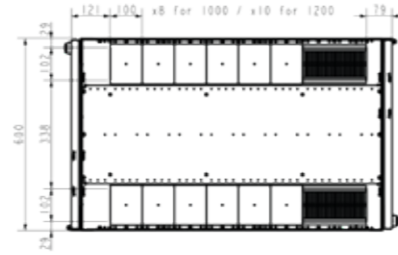

SERVER CABINETS WITH SIDE PANEL

- Side panels are used when stand-alone is preferred or when the cabinet is placed at the end of the row
- Earthing connection is established when locking the panels
- Horizontally divided panels for easy handling

NEXPAND

STANDARD SERVER CABINET 600 MM WIDE

Position vertical mounting rail

A-A

Top view

Top view

Total height

Side view with door

Front view

Side view without door

Bottom view

Bottom view

NEXPAND

STANDARD SERVER CABINET 800 MM WIDE

Position vertical mounting rail

A-A

Top view

Top view

Total height

Side view with door

Front view

Side view without door

Bottom view

Bottom view