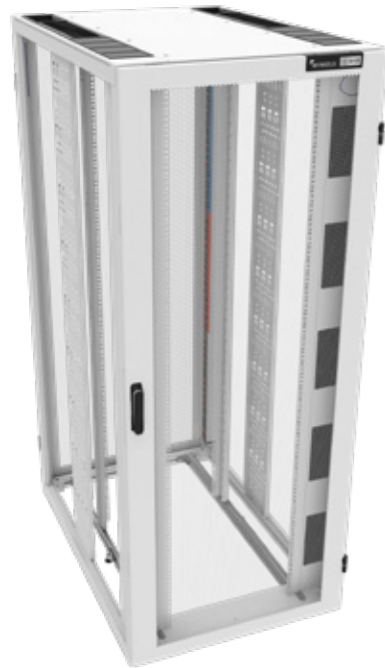

NEXPAND

Server cabinet

- Cable tray
- Airflow management package

80% perforated single front door
80% perforated single rear door

Height	Width (mm)	Depth (mm)	Black (RAL 9005)	White (RAL 9003)
42 U	600	1000	B1109-061042-000015	B1104-061042-000015
		1200	B1109-061242-000016	B1104-061242-000016
	800	1000	B1109-081042-000017	B1104-081042-000017
		1200	B1109-081242-000018	B1104-081242-000018
47 U	600	1000	B1109-061047-000019	B1104-061047-000019
		1200	B1109-061247-000020	B1104-061247-000020
	800	1000	B1109-081047-000021	B1104-081047-000021
		1200	B1109-081247-000022	B1104-081247-000022
52 U	600	1000	B1109-061052-000023	B1104-061052-000023
		1200	B1109-061252-000024	B1104-061252-000024
	800	1000	B1109-081052-000025	B1104-081052-000025
		1200	B1109-081252-000026	B1104-081252-000026

80% perforated single front door
80% perforated double rear door

Height	Width (mm)	Depth (mm)	Black (RAL 9005)	White (RAL 9003)
42 U	600	1000	B1109-061042-000063	B1104-061042-000063
		1200	B1109-061242-000064	B1104-061242-000064
	800	1000	B1109-081042-000065	B1104-081042-000065
		1200	B1109-081242-000066	B1104-081242-000066
47 U	600	1000	B1109-061047-000067	B1104-061047-000067
		1200	B1109-061247-000068	B1104-061247-000068
	800	1000	B1109-081047-000069	B1104-081047-000069
		1200	B1109-081247-000070	B1104-081247-000070
52 U	600	1000	B1109-061052-000071	B1104-061052-000071
		1200	B1109-061252-000072	B1104-061252-000072
	800	1000	B1109-081052-000073	B1104-081052-000073
		1200	B1109-081252-000074	B1104-081252-000074