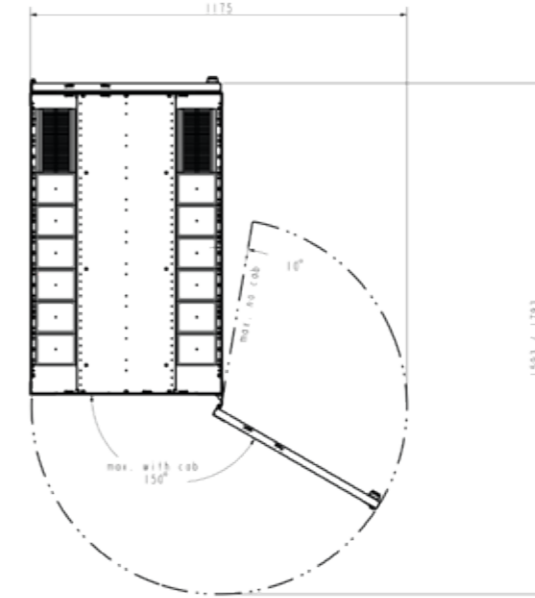

SPECIFICATIONS		
Dimensions:		
Height	U	42, 47 or 52
Height	mm	2000, 2200 or 2450 mm
Width	mm	600 or 800
Depth	mm	1000 or 1200
General:		
Colour		RAL 9003 (white) / RAL 9005 (black)
Static load capacity	kg	1500
Earthing		Fully earthed with central earthing point
IP grade		IP20
Standards compliancy		IEC-60297-3-109; IEC-60297-3-100
		IEC-61587-1;
		Environmental: C1, A1; Static load LT1, ST1, NL5;
Interior:		
19-inch profiles	pcs	4 • steel, powder coated
Adjustability (depth)		Stepless adjustability with depth marking
Adjustability (width)		Stepless adjustability
U marking		1st U at bottom
Position, front profiles		Pre-mounted 80 mm from the front of the door
Position, rear profiles		Pre-mounted at 740mm pitch
Frame:		
Material		Aluminium extrusions
Finishing		Powder coated
Front/rear closure:		
Front door		80% perforated <u>single</u> front door
Rear door		80% perforated <u>single</u> rear door OR 80% perforated <u>double</u> rear door
Security		2-Points Fix-Easy swivel handle with an EK-333 cylinder lock / blind stop
Material		Steel
Finishing		Powder coated
Hinges		Easily reversible and fast placement • Max. rotation degree 260°
Left/right closure:		
Material		Aluminium extrusions
Finishing		Powder coated
Roof:		
Modularity		Modular inserts per 100 mm
Inserts:		Cover panels, cable entry guides and brushes
Cover panels		Possibility to 'break' 1x 200 mm to 2x 100 mm • Material: ABS • Flammability: UL 94 V-0
Cable entry guides		Material: ABS • Flammability: UL 94 V-0

NEXPAND

STANDARD SERVER CABINET 600 MM WIDE

Position vertical mounting rail

A-A

Top view

Top view

Total height

Side view with door

Front view

Side view without door

Bottom view

Bottom view

NEXPAND

STANDARD SERVER CABINET 800 MM WIDE

Position vertical mounting rail

A-A

Top view

Top view

Total height

Side view with door

Front view

Side view without door

Bottom view

Bottom view