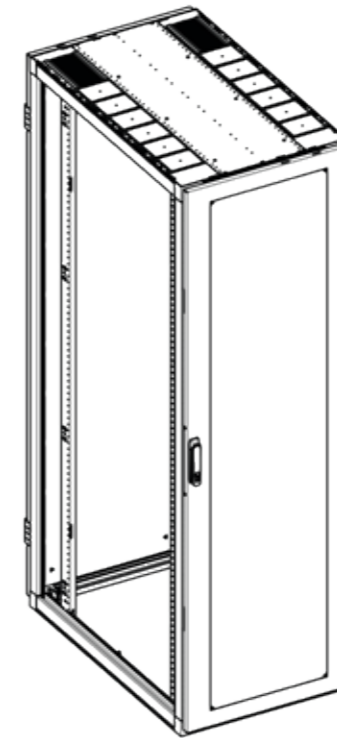

CABLE TRAY

Structured cabling is important for the reliability and optimum performance of your data center. The cable tray is used for vertical cable management and is steplessly adjustable in depth direction. Cables can be attached to the tray using tie-wraps and/or Velcro. Additionally plastic 1U cable rings can be toolless mount to the cable tray.

NEXPAND

STANDARD SERVER CABINET 600 MM WIDE

Position vertical mounting rail

A-A

Top view

Top view

Total height

Side view with door

Front view

Side view without door

Bottom view

Bottom view

NEXPAND

STANDARD SERVER CABINET 800 MM WIDE

Position vertical mounting rail

A-A

Top view

Top view

Total height

Side view with door

Front view

Side view without door

Bottom view

Bottom view