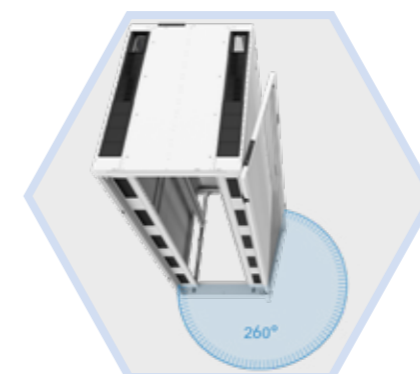

DOOR

- Predefined position for identification.
  - Place serial numbers, barcodes or QR codes to code and personalize your cabinets.
- Clean and minimalistic design.
- Easy door installation.
- High level perforation.
- Full integration of the locking mechanism and cabling (in case of smart lock).
- High level access security.
- Support of different types of locking possible.
- Replacement of locking through detachable cover plate rear.
- Door easily reversible (left/right hinged).
- Door can open 165° in case of bayed cabinets.
- Door can open 260° in case of stand-alone cabinets.