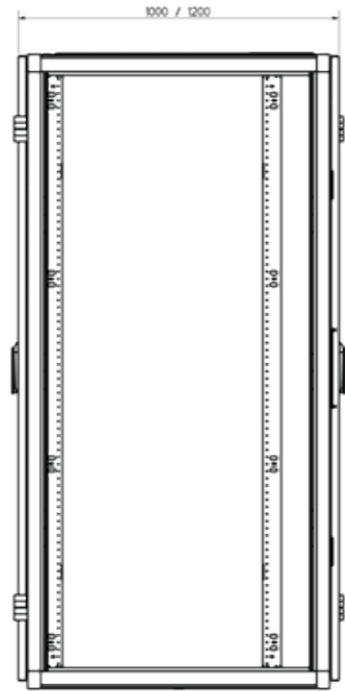

SPECIFICATIONS		
Dimensions:		
Height	U	42, 47 or 52
Height	mm	2000, 2200 or 2450 mm
Width	mm	600 or 800
Depth	mm	1000 or 1200
General:		
Colour		RAL 9003 (white) / RAL 9005 (black)
Static load capacity	kg	1500
Earthing		Fully earthed with central earthing point
IP grade		IP20
Standards compliancy		IEC-60297-3-109; IEC-60297-3-100
		IEC-61587-1;
		Environmental: C1, A1; Static load LT1, ST1, NL5;
Interior:		
19-inch profiles	pcs	4 • steel, powder coated
Adjustability (depth)		Stepless adjustability with depth marking
Adjustability (width)		Stepless adjustability
U marking		1st U at bottom
Position, front profiles		Pre-mounted 80 mm from the front of the door
Position, rear profiles		Pre-mounted at 740mm pitch
Frame:		
Material		Aluminium extrusions
Finishing		Powder coated
Front/rear closure:		
Front door		80% perforated <u>single</u> front door
Rear door		80% perforated <u>single</u> rear door OR 80% perforated <u>double</u> rear door
Security		2-Points Fix-Easy swivel handle with an EK-333 cylinder lock / blind stop
Material		Steel
Finishing		Powder coated
Hinges		Easily reversible and fast placement • Max. rotation degree 260°
Left/right closure:		
Material		Aluminium extrusions
Finishing		Powder coated
Roof:		
Modularity		Modular inserts per 100 mm
Inserts:		Cover panels, cable entry guides and brushes
Cover panels		Possibility to 'break' 1x 200 mm to 2x 100 mm • Material: ABS • Flammability: UL 94 V-0
Cable entry guides		Material: ABS • Flammability: UL 94 V-0

NEXPAND

STANDARD SERVER CABINET 600 MM WIDE

Position vertical mounting rail

A-A

Top view

Top view

Total height

Side view with door

Front view

Side view without door

Bottom view

Bottom view

NEXPAND

STANDARD SERVER CABINET 800 MM WIDE

Position vertical mounting rail

A-A

Top view

Top view

Total height

Side view with door

Front view

Side view without door

Bottom view

Bottom view