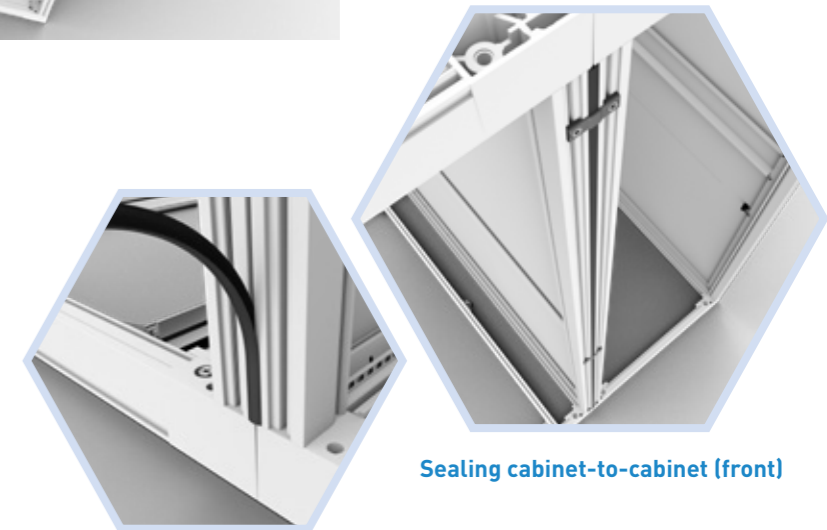

The **Nexpand server cabinets** are available in various types. **A standard version, a version with side panels, airflow package and /or cable tray.**

SIDE PANEL

A side panel is especially used for end-of-row applications to aesthetically cover the side of the cabinet. The panel is horizontally divided for easy handling. Side panels are equipped with quarter turn locks.

CABLE TRAY

Structured cabling is important for the reliability and optimum performance of your data center. The cable tray is used for vertical cable management and is steplessly adjustable in depth direction. Cables can be attached to the tray using tie-wraps and/or Velcro. Additionally plastic 1U cable rings can be toolless mount to the cable tray.

Sealing cabinet-to-cabinet (front)

NEXPAND

SERVER CABINETS

General features

FRAME

- Light and solid aluminium frame with the capability to handle 1500 kg of static load.
- Offers unique flexibility through stepless mounting possibilities in all three dimensions of the cabinet.
- Threaded mounting rails in width, depth and height direction enable stepless adjustability (for example cable management).
- Integrated T-slots provide stepless adjustability in depth and width direction (for example vertical mounting rail adjustment).
- Nearly all accessories and components accessible from inside of the cabinet.
- The cabinet is ready for placement of slide-in-side panels. This feature provides separation of cabinets, even after the cabinets are already installed and bayed.
- Upgrade the energy efficiency by adding an airflow package in a later stage is possible.