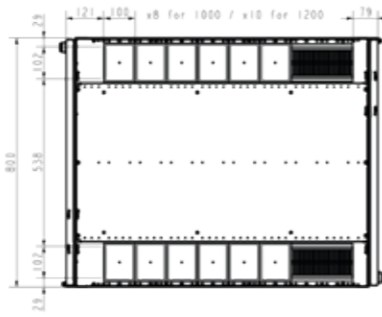

Front view

Side view without door

Bottom view

Bottom view

NEXPAND

STANDARD SERVER CABINET 800 MM WIDE

Position vertical mounting rail

A-A

Top view

Top view

Total height

Side view with door

Front view

Side view without door

Bottom view

Bottom view