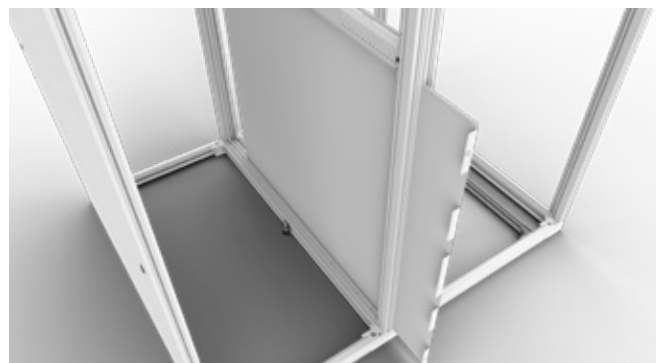

CABLE TRAY

Structured cabling is important for the reliability and optimum performance of your data center. The cable tray is used for vertical cable management and is steplessly adjustable in depth direction. Cables can be attached to the tray using tie-wraps and/or Velcro. Additionally plastic 1U cable rings can be toolless mount to the cable tray.

Sealing cabinet-to-cabinet (front)

NEXPAND

SERVER CABINETS

General features

FRAME

- Light and solid aluminium frame with the capability to handle 1500 kg of static load.
- Offers unique flexibility through stepless mounting possibilities in all three dimensions of the cabinet.
- Threaded mounting rails in width, depth and height direction enable stepless adjustability (for example cable management).
- Integrated T-slots provide stepless adjustability in depth and width direction (for example vertical mounting rail adjustment).
- Nearly all accessories and components accessible from inside of the cabinet.
- The cabinet is ready for placement of slide-in-side panels. This feature provides separation of cabinets, even after the cabinets are already installed and bayed.
- Upgrade the energy efficiency by adding an airflow package in a later stage is possible.

Slide-in side panel ready (rear)

Depth marking placed on depth profiles
Stepless adjustability in depth direction

ROOF

- Solid platform for installation top of cabinet infrastructure.
- Roof inserts follow a multiple of 100 mm.
- Nearly full-depth cut-out.
- Optimal accessibility for cabling.
- Optimal positioning for PDU's.
 - Up to 32A plugs shall fit.
- Cable pull relief available.
- Cable dividers on top of cabinet follow the same modularity as the inserts.
 - Extendable per cabinet to create a cable duct system.
 - Cover plates and end covers available for dust/debris protection and airtight solutions.
 - Powder coated in same color as cabinet.
- Roof is compliant with hot/cold aisle containment.