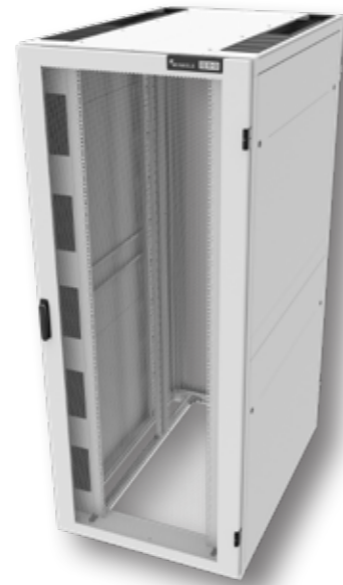

NEXPAND

TECHNICAL DATA SHEET
SERVER CABINET

NEXPAND

SERVER CABINETS

The **Nexpand server cabinets** are perfectly suited for the installation of (blade) servers, switches, patch panels, routers and storage equipment. The cabinets are used to bring together IT equipment and the corresponding cables neatly in one place. The server cabinets have everything to facilitate this in the best energy efficient and modular way. The cabinets are widely applicable and modular in structure. What type of cabinet is most suitable depends highly on its application. The server cabinets can be configured in varying heights, widths and depths.

The **Nexpand server cabinets** are available in various types. **A standard version, a version with side panels, airflow package and /or cable tray.**

SIDE PANEL

A side panel is especially used for end-of-row applications to aesthetically cover the side of the cabinet. The panel is horizontally divided for easy handling. Side panels are equipped with quarter turn locks.

CABLE TRAY

Structured cabling is important for the reliability and optimum performance of your data center. The cable tray is used for vertical cable management and is steplessly adjustable in depth direction. Cables can be attached to the tray using tie-wraps and/or Velcro. Additionally plastic 1U cable rings can be toolless mount to the cable tray.