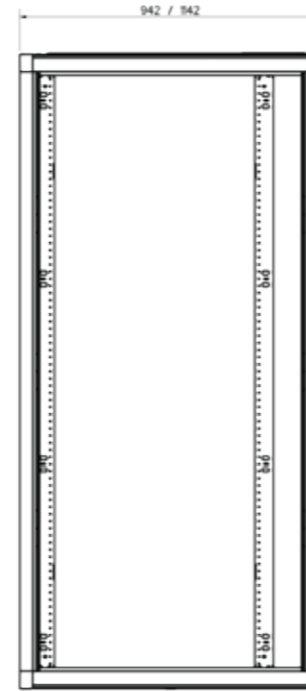

SPECIFICATIONS		
Dimensions:		
Height	U	42, 47 or 52
Height	mm	2000, 2200 or 2450 mm
Width	mm	600 or 800
Depth	mm	1000 or 1200
General:		
Colour		RAL 9003 (white) / RAL 9005 (black)
Static load capacity	kg	1500
Earthing		Fully earthed with central earthing point
IP grade		IP20
Standards compliancy		IEC-60297-3-109; IEC-60297-3-100
		IEC-61587-1;
		Environmental: C1, A1; Static load LT1, ST1, NL5;
Interior:		
19-inch profiles	pcs	4 • steel, powder coated
Adjustability (depth)		Stepless adjustability with depth marking
Adjustability (width)		Stepless adjustability
U marking		1st U at bottom
Position, front profiles		Pre-mounted 80 mm from the front of the door
Position, rear profiles		Pre-mounted at 740mm pitch
Frame:		
Material		Aluminium extrusions
Finishing		Powder coated
Front/rear closure:		
Front door		80% perforated <u>single</u> front door
Rear door		80% perforated <u>single</u> rear door OR 80% perforated <u>double</u> rear door
Security		2-Points Fix-Easy swivel handle with an EK-333 cylinder lock / blind stop
Material		Steel
Finishing		Powder coated
Hinges		Easily reversible and fast placement • Max. rotation degree 260°
Left/right closure:		
Material		Aluminium extrusions
Finishing		Powder coated
Roof:		
Modularity		Modular inserts per 100 mm
Inserts:		Cover panels, cable entry guides and brushes
Cover panels		Possibility to 'break' 1x 200 mm to 2x 100 mm • Material: ABS • Flammability: UL 94 V-0
Cable entry guides		Material: ABS • Flammability: UL 94 V-0

NEXPAND

STANDARD SERVER CABINET 600 MM WIDE

Position vertical mounting rail

A-A

Top view

Top view

Total height

Side view with door

Front view

Side view without door

Bottom view

Bottom view

NEXPAND

STANDARD SERVER CABINET 800 MM WIDE

Position vertical mounting rail

A-A

Top view

Top view

Total height

Side view with door

Front view

Side view without door

Bottom view

Bottom view