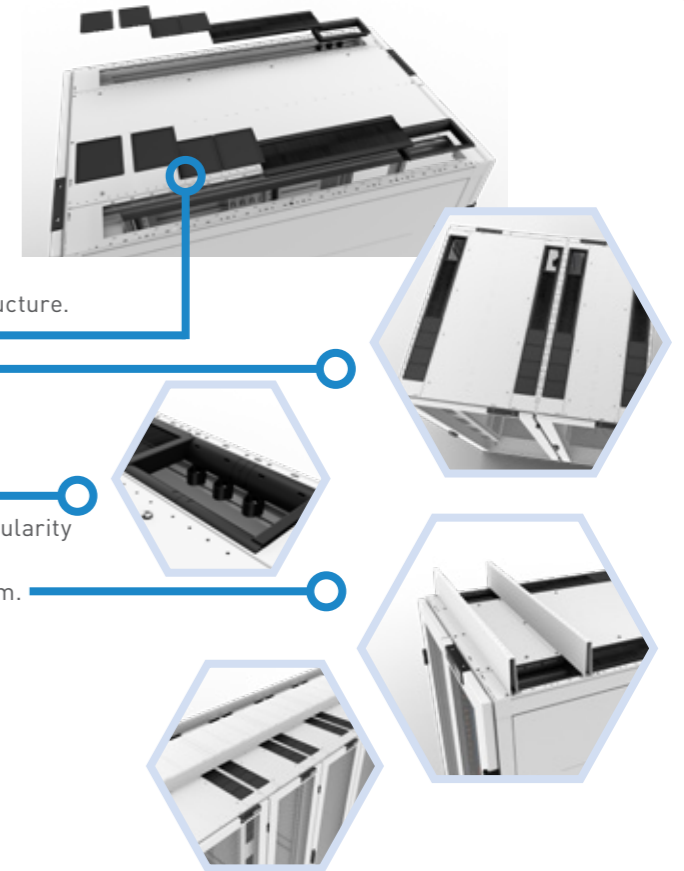

CABLE TRAY

Structured cabling is important for the reliability and optimum performance of your data center. The cable tray is used for vertical cable management and is steplessly adjustable in depth direction. Cables can be attached to the tray using tie-wraps and/or Velcro. Additionally plastic 1U cable rings can be toolless mount to the cable tray.

Sealing cabinet-to-cabinet (front)

NEXPAND

SERVER CABINETS

General features

FRAME

- Light and solid aluminium frame with the capability to handle 1500 kg of static load.
- Offers unique flexibility through stepless mounting possibilities in all three dimensions of the cabinet.
- Threaded mounting rails in width, depth and height direction enable stepless adjustability (for example cable management).
- Integrated T-slots provide stepless adjustability in depth and width direction (for example vertical mounting rail adjustment).
- Nearly all accessories and components accessible from inside of the cabinet.
- The cabinet is ready for placement of slide-in-side panels. This feature provides separation of cabinets, even after the cabinets are already installed and bayed.
- Upgrade the energy efficiency by adding an airflow package in a later stage is possible.

Slide-in side panel ready (rear)

Depth marking placed on depth profiles
Stepless adjustability in depth direction

ROOF

- Solid platform for installation top of cabinet infrastructure.
- Roof inserts follow a multiple of 100 mm.
- Nearly full-depth cut-out.
- Optimal accessibility for cabling.
- Optimal positioning for PDU's.
 - Up to 32A plugs shall fit.
- Cable pull relief available.
- Cable dividers on top of cabinet follow the same modularity as the inserts.
 - Extendable per cabinet to create a cable duct system.
 - Cover plates and end covers available for dust/debris protection and airtight solutions.
 - Powder coated in same color as cabinet.
- Roof is compliant with hot/cold aisle containment.