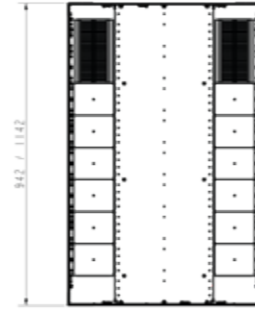

NEXPAND

STANDARD SERVER CABINET 600 MM WIDE

Position vertical mounting rail

A-A

Top view

Top view

Total height

Side view with door

Front view

Side view without door

Bottom view

Bottom view

NEXPAND

STANDARD SERVER CABINET 800 MM WIDE

Position vertical mounting rail

A-A

Top view

Top view

Total height

Side view with door

Front view

Side view without door

Bottom view

Bottom view