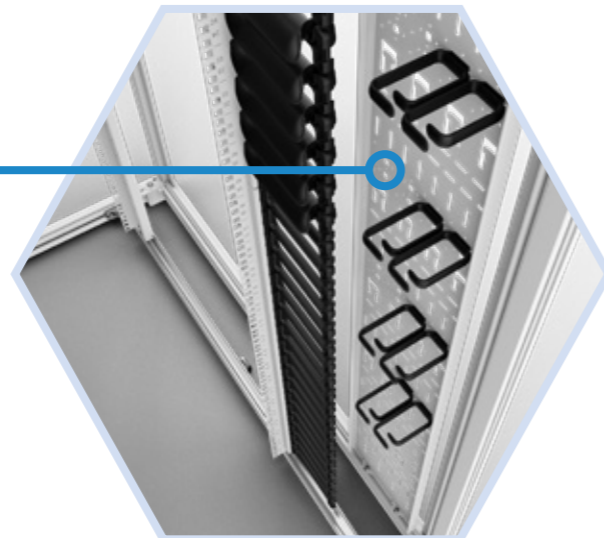

CABLE TRAY

Structured cabling is important for the reliability and optimum performance of your data center. The cable tray is used for vertical cable management and is steplessly adjustable in depth direction. Cables can be attached to the tray using tie-wraps and/or Velcro. Additionally plastic 1U cable rings can be toolless mount to the cable tray.

Slide-in side panel ready (rear)

Depth marking placed on depth profiles
Stepless adjustability in depth direction

ROOF

- Solid platform for installation top of cabinet infrastructure.
- Roof inserts follow a multiple of 100 mm.
- Nearly full-depth cut-out.
- Optimal accessibility for cabling.
- Optimal positioning for PDU's.
 - Up to 32A plugs shall fit.
- Cable pull relief available.
- Cable dividers on top of cabinet follow the same modularity as the inserts.
 - Extendable per cabinet to create a cable duct system.
 - Cover plates and end covers available for dust/debris protection and airtight solutions.
 - Powder coated in same color as cabinet.
- Roof is compliant with hot/cold aisle containment.

SERVER CABINETS WITH CABLE TRAY

- Stepless adjustability in depth direction
- Multifunctional cable tray to organise your cabling
 - using tie-wraps and/or Velcro
 - 1U plastic cable ring, toolless mount