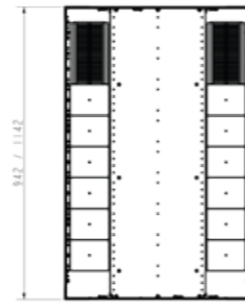

NEXPAND

SERVER CABINET WITH AIRFLOW MANAGEMENT PACKAGE,
CABLE TRAY AND SIDE PANELS 600 MM WIDE

Top view