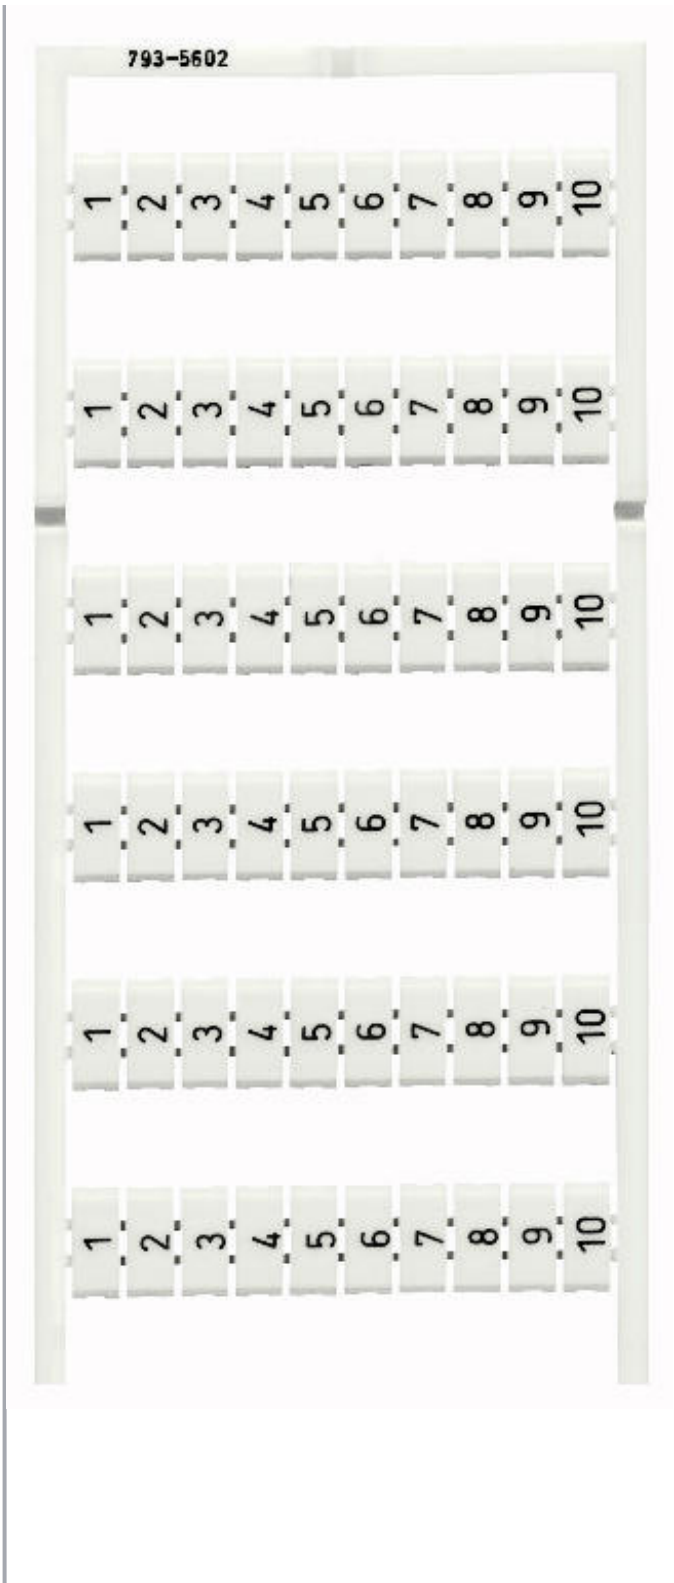

Subject to changes. Please also observe the further product documentation!

WAGO Kontakttechnik GmbH & Co. KG
Hansastr. 27
32423 Minden
Phone: +49571 887-0 | Fax: +49571 887-169
Email: info.de@wago.com | Web: www.wago.com

Do you have any questions about our products?
We are always happy to take your call at +49 (571) 887-44222.