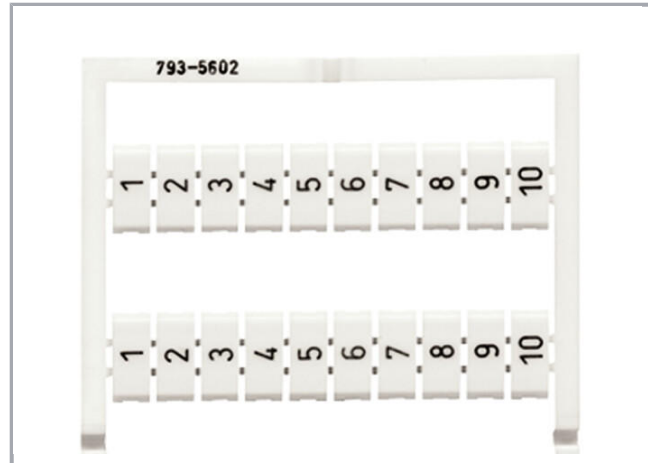

Data sheet | Item number: 793-5602

WMB marking card; as card; MARKED; 1 ... 10 (10x); stretchable 5 - 5.2 mm;

Vertical marking; snap-on type; white

www.wago.com/793-5602

Subject to changes. Please also observe the further product documentation!

Do you have any questions about our products?
We are always happy to take your call at +49 (571) 887-44222.

RoHS 
Compliant

BOMcheck.net

Color: 

Data

Technical Data

Marking	1 ... 10
Marking (number)	10
Marking direction	Vertical marking
Marking color	black
Marking type	Numbers
Representation of the imprint	consecutive numbers per strip
Pre-assembly	10 strips with 10 markers per card

Geometrical Data

Marker/Strip width	5 ... 5.2 mm
Marker width	5 mm

Material Data

Color	white
Weight	8.4 g
Fire load	0.256 MJ

Commercial data

Product Group	2 (Terminal Block Accessories)
Packaging type	bag
Country of origin	DE
GTIN	4044918953856
Customs tariff number	49119900000