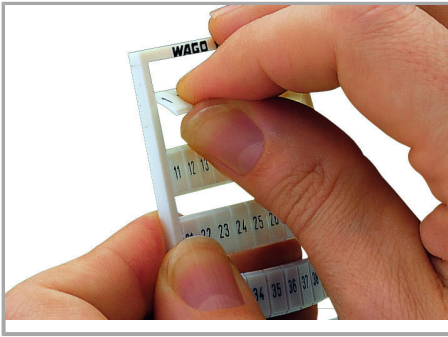

Separating a strip from the WMB marker card.