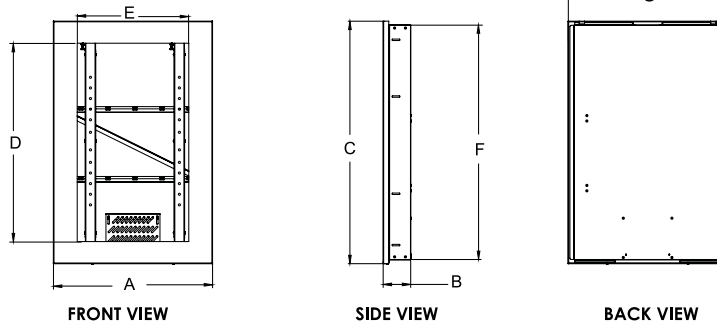

## Product Specifications

	DIMENSIONS (W x H x D)	PRODUCT WEIGHT	LOAD CAPACITY	FINISH	AVAILABLE COLORS
<b>KIP740/742/743(-S)</b>	28.91" x 45.41" x 5.15" (734x1153 x 131mm)	79lb (35kg)	75lb (34kg)	Powder Coat	KIP740/742/743/746/747/748/749/755: Gloss Black KIP740-S/742-S/743-S/746-S/747-S/748-S/749-S/755-S: Silver
<b>KIP746/747/748(-S)</b>	31.85" x 50.40" x 5.15" (809 x 1280 x 131mm)	87lb (39kg)			
<b>KIP749/755(-S)</b>	35.35" x 57.90" x 5.15" (898 x 1471 x 131mm)	97lb (44kg)			

All dimensions = inch (mm)

MODEL NO.	DIMENSION "A"	DIMENSION "B"	DIMENSION "C"	DIMENSION "D"	DIMENSION "E"	DIMENSION "F"	DIMENSION "G"
<b>KIP740</b>	29.47" (749mm)	5.05" (128mm)	44.89" (1140mm)	34.97" (888mm)	19.67" (500mm)	43.50" (1105mm)	27.25" (692mm)
<b>KIP742</b>	29.47" (749mm)	5.05" (128mm)	44.89" (1140mm)	36.72" (933mm)	20.65" (525mm)	43.50" (1105mm)	27.25" (692mm)
<b>KIP743</b>	29.47" (749mm)	5.05" (128mm)	44.89" (1140mm)	37.59" (955mm)	21.13" (537mm)	43.50" (1105mm)	27.25" (692mm)
<b>KIP746</b>	32.48" (825mm)	5.05" (128mm)	49.65" (1261mm)	40.20" (1021mm)	22.61" (574mm)	48.25" (1226mm)	30.25" (768mm)
<b>KIP747</b>	32.48" (825mm)	5.05" (128mm)	49.65" (1261mm)	41.07" (1043mm)	23.10" (587mm)	48.25" (1226mm)	30.25" (768mm)
<b>KIP748</b>	32.48" (825mm)	5.05" (128mm)	49.65" (1261mm)	41.94" (1065mm)	23.59" (599mm)	48.25" (1226mm)	30.25" (768mm)
<b>KIP749</b>	35.92" (912mm)	5.05" (128mm)	57.15" (1452mm)	42.82" (1088mm)	24.08" (611mm)	55.75" (1416mm)	33.75" (857mm)
<b>KIP755</b>	35.92" (912mm)	5.05" (128mm)	57.15" (1452mm)	48.05" (1220mm)	27.03" (686mm)	55.75" (1416mm)	33.75" (857mm)