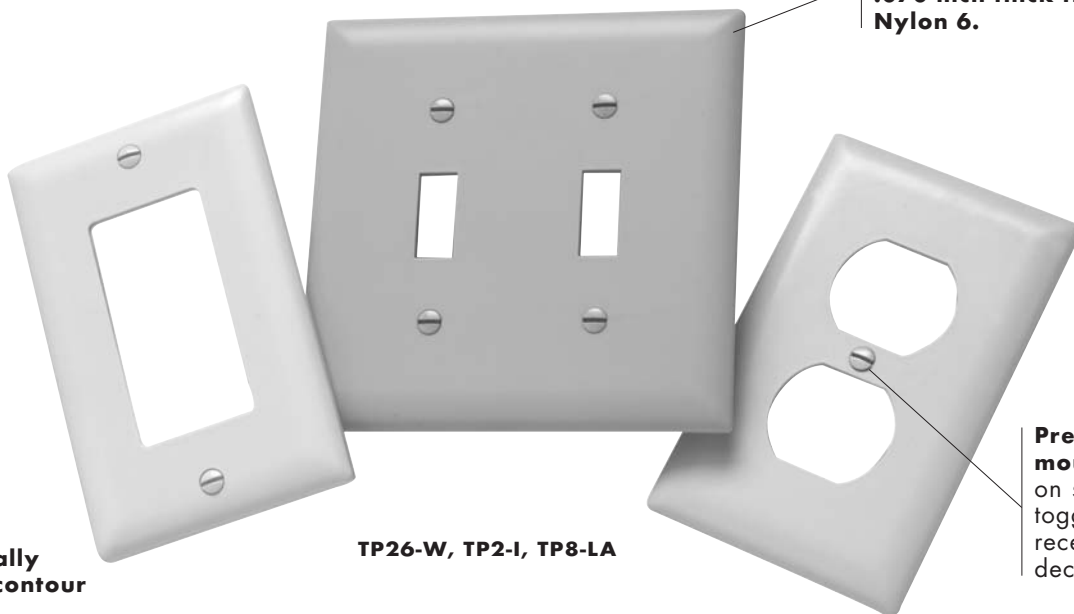

Pass & Seymour

Wall Plates TradeMaster® Thermoplastic Nylon One & Two Gang

TP1, TP2, TP8, TP82, TP26, TP262, TP13, TP23, TP7, TP720

Maximum durability in plastic wall plates.

Self-extinguishing nylon construction makes these TradeMaster® wall plates virtually unbreakable. They will not crack if excessive torque is applied to installation screws. They are 3/16" higher and wider than typical plastic wall plates — not enough to be apparent to the eye, but the extra size cuts costs by reducing dry wall rework.

Features & Benefits

An extra 3/16" width and height than standard size wall plates for more tolerance in covering ragged sheet rock openings.

Molded of rugged, virtually unbreakable self-extinguishing .070 inch thick thermoplastic Nylon 6.

Aesthetically pleasing contour design.

TP26-W, TP2-I, TP8-LA

Pre-installed mounting screws on single gang toggle, duplex receptacle and decorator openings.

Field Uses/Vertical Markets

- Health Care
- Office
- Education
- Hospitality/Lodging
- Institutional
- Multiple Dwelling
- Retail