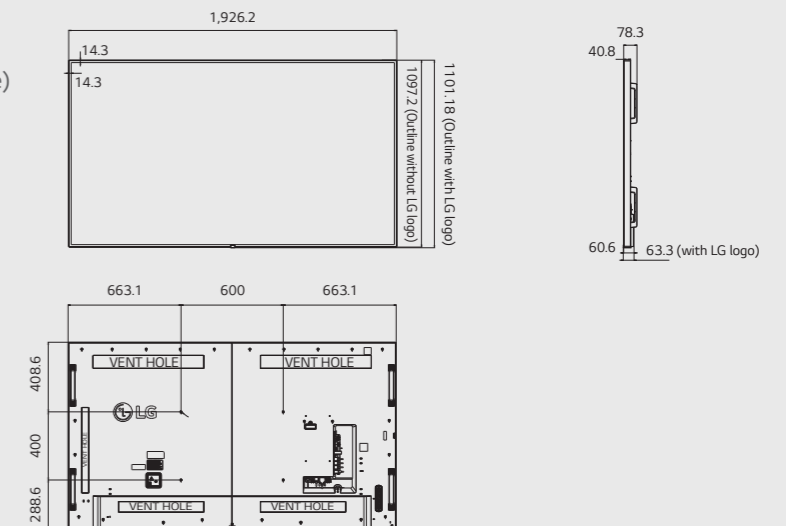

Multiple Screen Split Ultra HD Signage

Ultra HD UH5C Series

Screen Sizes
86", 75"

UH5C Series

- Brightness : 500cd/m²
- Bezel : 86" (14.7mm Even Bezel)
75" (14.9mm Even Bezel)
- Depth : 86" (60.6mm / without logo, handle)
75" (57.9mm / without logo, handle)
- Interface : DP / HDMI / DVI / RS232C / RJ45 / Pixel Sensor / SD Card / USB
- SuperSign W/C

Dimension (unit : mm)

86"

1,926.2 x 1,101.2* x 63.6*mm / 49kg (Without handle)
1,926.2 x 1,101.2* x 78.3*mm (With handle)
*With LG logo

75"

1,682.4 x 963.3* x 57.9* mm / 41.5kg (Without handle)
1,682.4 x 963.3* x 73.9* mm (With handle)
* With LG logo