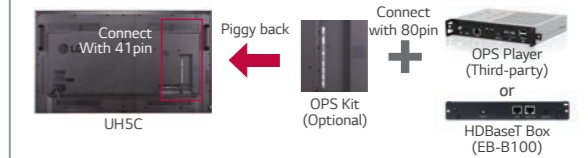

Supportive Convenience

Beacon Supported

With Beacon and Bluetooth Low Energy (BLE) support, the UH5C series lets stores provide coupons and information in real-time, which increases interactivity with customers at the moments when it most counts.

OPS* Kit / HDBaseT Box

The UH5C provides an OPS Kit to connect a third-party OPS player or HDBaseT box. Users have the flexibility to choose any media player as long as it complies with the OPS.

*OPS : Open Pluggable Specification