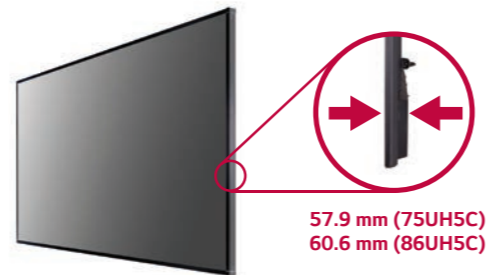

Multiple Screen Split Ultra HD Signage

Ultra HD UH5C Series

Screen Sizes
86", 75"

UH5C Series

- Brightness : 500cd/m²
- Bezel : 86" (14.7mm Even Bezel)
  75" (14.9mm Even Bezel)
- Depth : 86" (60.6mm / without logo, handle)
  75" (57.9mm / without logo, handle)
- Interface : DP / HDMI / DVI / RS232C / RJ45 / Pixel Sensor / SD Card / USB
- SuperSign W/C

Supportive Convenience

Beacon Supported

With Beacon and Bluetooth Low Energy (BLE) support, the UH5C series lets stores provide coupons and information in real-time, which increases interactivity with customers at the moments when it most counts.

OPS* Kit / HDBaseT Box

The UH5C provides an OPS Kit to connect a third-party OPS player or HDBaseT box. Users have the flexibility to choose any media player as long as it complies with the OPS.

*OPS : Open Pluggable Specification

Other Features

Smart Platform

Quad Core SoC*

The High Performance SoC can execute several tasks at the same time and provides smooth content playback.

*SoC : System-on-Chip

webOS Smart Signage Platform

The LG webOS smart signage platform supports HTML5 as a web-based platform and offers SDK*, so SIs can easily build and execute their own apps.

*SDK : Software Development Kit

Space Management Efficiency

Slimmer Depth

With its slim depth and built-in speaker, which increases space efficiency, you don't need to install an extra media player. Also, you can move it conveniently with its handle on the back side.

Easy Maintenance

USB Content Scheduling

There is no need for additional server or media player connections because UH5C supports USB playback and scheduling. Users can set a playlist and timing for playing content using a USB.

*Supported Content Type : Video (MPEG1/2/4, H.264), Audio (MP3, AC3, MPEG, AAC, HEAAC, LPCM), Image (JPEG, PNG, BMP)