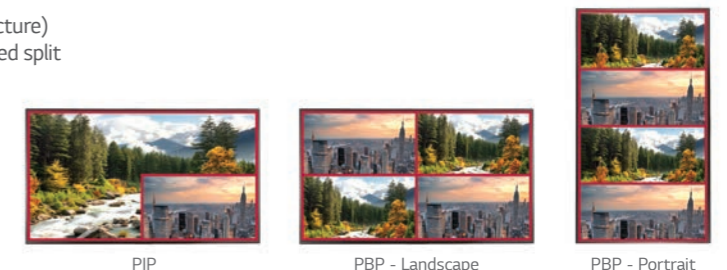

Key Features

Ultra HD

Ultra HD Resolution (3,840x2,160)

Ultra HD Large screen delivers immersive viewing experience by 4 times higher definition picture quality than FHD.

High Efficiency Video Coding

Supports HEVC-based content which has the double data compression ratio than the H.264, so network traffic can be reduced by half.

Multiple Screen

Multiple Screen with PBP or PIP

PBP (Picture-By-Picture) and PIP (Picture-In-Picture) feature gives a chance to compose up to 4 divided split screen on landscape or portrait display format.