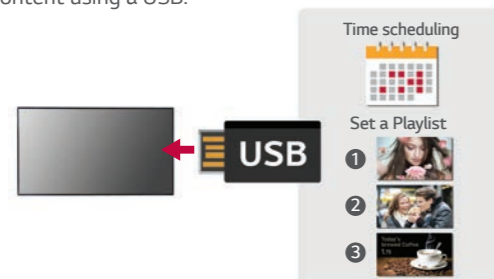

Other Features

Smart Platform

Quad Core SoC*

The High Performance SoC can execute several tasks at the same time and provides smooth content playback.

*SoC : System-on-Chip

webOS Smart Signage Platform

The LG webOS smart signage platform supports HTML5 as a web-based platform and offers SDK*, so SIs can easily build and execute their own apps.

*SDK : Software Development Kit

Space Management Efficiency

Slimmer Depth

With its slim depth and built-in speaker, which increases space efficiency, you don't need to install an extra media player. Also, you can move it conveniently with its handle on the back side.

Easy Maintenance

USB Content Scheduling

There is no need for additional server or media player connections because UH5C supports USB playback and scheduling. Users can set a playlist and timing for playing content using a USB.