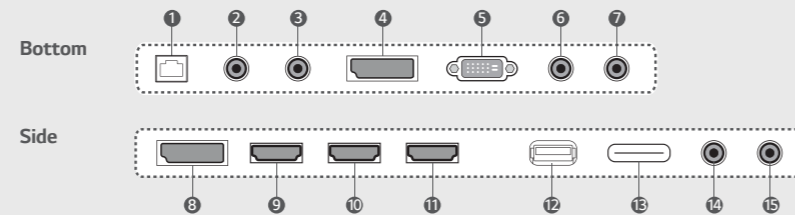

Connectivity

- 1 LAN
- 2 AUDIO IN
- 3 AUDIO OUT
- 4 DP OUT
- 5 DVI-D IN
- 6 PIXEL SENSOR
- 7 IR & LIGHT SENSOR
- 8 DP IN
- 9 HDMI IN 3
- 10 HDMI IN 2
- 11 HDMI IN 1
- 12 USB 3.0 IN
- 13 SD CARD
- 14 RS232C IN
- 15 RS232C OUT