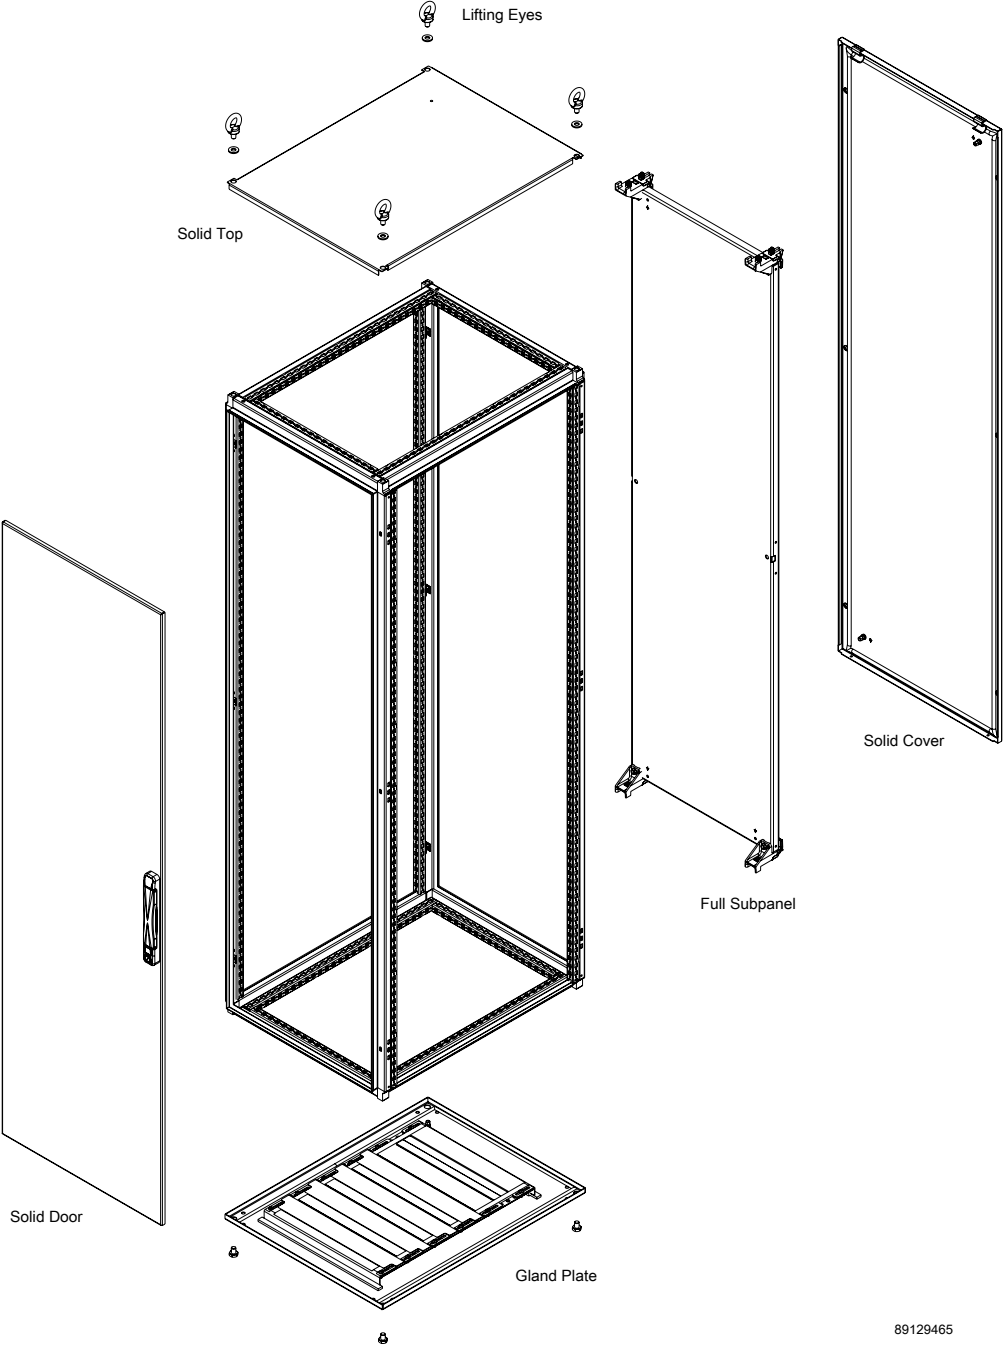

Standard Configuration

89129465