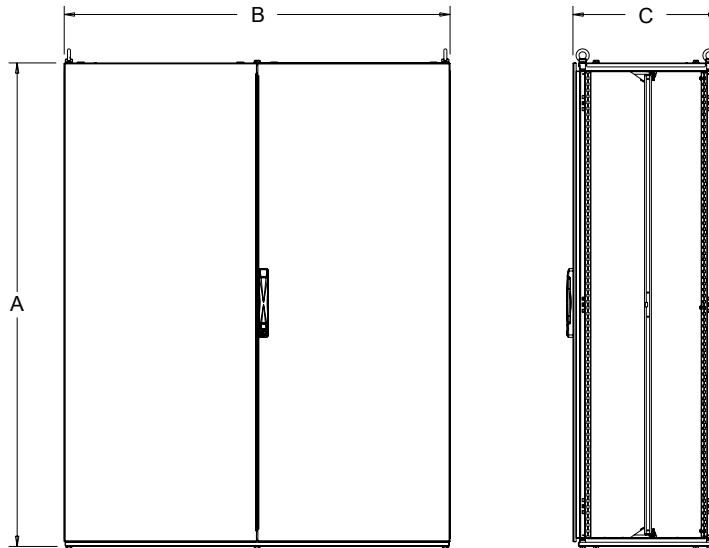

HxWxD are nominal height, width and depth dimensions.

89129468