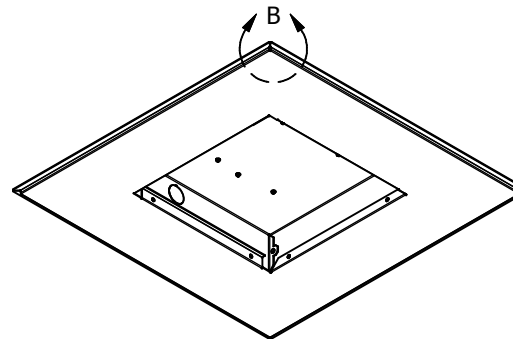

"-T" TEGULAR FLANGE STYLE

DRAWN	MDA	6/5/2018	Oberon, Inc. - 1315 S. Allen St. - State College, PA 16801		
CHECKED	MDA	6/5/2018	TITLE		
QA			Model 1077 Series - Customer Print		
MFG	MDA	6/5/2018	SIZE	DWG NO	REV
APPROVED	MDA	6/5/2018	C	Model1077	1
TOLERANCE:	.0 = +/- .030 .00 = +/- .015 .000 = +/- .005		SCALE	SHEET 2 OF 2