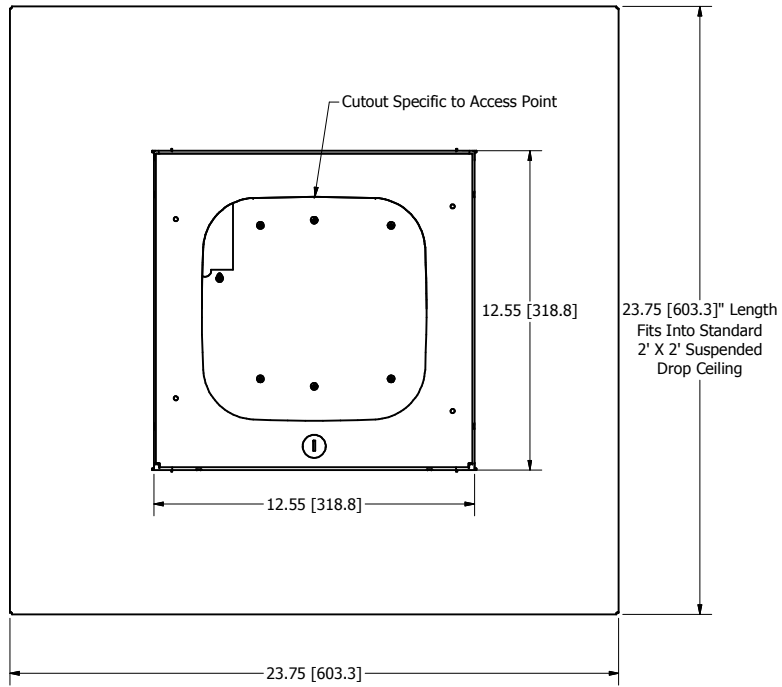

REVISION HISTORY				
ZONE	REV	DESCRIPTION	DATE	APPROVED
All	1	Released	6/5/2018	ATK

**NOTES:**

- UL Listed NWIN: File No. E348543
- Weight: 14 lbs. [6.5 Kg]
- Material: 16 Ga. Aluminum Backbox  
14 Ga. White Powder Coated Steel Door  
12 Ga. White Powder Coated Steel Flange
- Includes: (1) Conduit Fitting  
(1) Fire Foam Grommet  
(4) Support Wire

DRAWN	6/5/2018	Oberon, Inc. - 1315 S. Allen St. - State College, PA 16801		
CHECKED		TITLE		
MDA	6/5/2018	Model 1077 Series - Customer Print		
QA				
MFG				
MDA	6/5/2018			
APPROVED				
MDA	6/5/2018			
TOLERANCE:	.0 = +/- .030 .00 = +/- .015 .000 = +/- .005	SIZE	DWG NO	REV
		C	Model1077	1
		SCALE	SHEET 1 OF 2	

Please specify configuration when ordering:

1077 - \_\_\_\_\_ - \_\_\_\_\_

BASE - AP DOOR - TILE TYPE  
 (see Configurations) T for tegular flange,  
 leave blank for lay-in)

### "-T" TEGULAR FLANGE STYLE

DETAIL B  
SCALE 1:2

DRAWN	MDA	6/5/2018	Oberon, Inc. - 1315 S. Allen St. - State College, PA 16801		
CHECKED	MDA	6/5/2018	TITLE		
QA			Model 1077 Series - Customer Print		
MFG	MDA	6/5/2018	SIZE	DWG NO	REV
APPROVED	MDA	6/5/2018	C	Model1077	1
TOLERANCE:	.0 = +/- .030 .00 = +/- .015 .000 = +/- .005		SCALE	SHEET 2 OF 2	