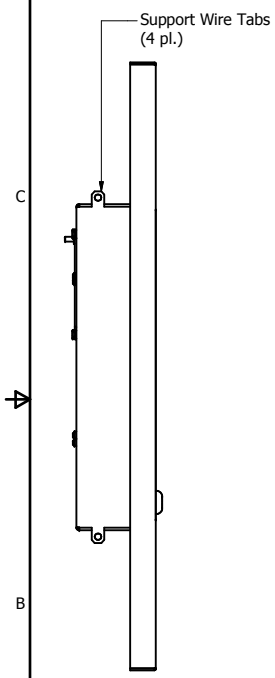

REVISION HISTORY				
ZONE	REV	DESCRIPTION	DATE	APPROVED
All	1	Released	6/5/2018	ATK

**NOTES:**

- UL Listed NWIN: File No. E348543
- Weight: 14 lbs. [6.5 Kg]
- Material: 16 Ga. Aluminum Backbox  
14 Ga. White Powder Coated Steel Door  
12 Ga. White Powder Coated Steel Flange
- Includes: (1) Conduit Fitting  
(1) Fire Foam Grommet  
(4) Support Wire

Please specify configuration when ordering:

1077 - \_\_\_\_\_ - \_\_\_\_\_

BASE - AP DOOR - TILE TYPE  
 (see Configurations) T for tegular flange,  
 leave blank for lay-in)