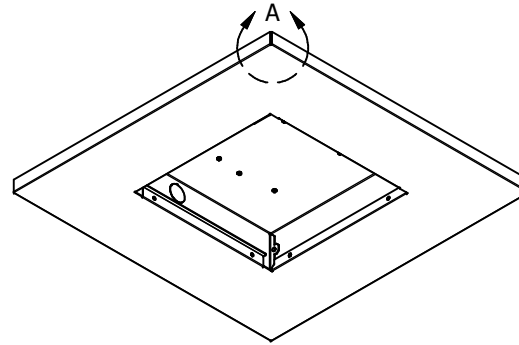

Please specify configuration when ordering:

1077 - _____ - _____

BASE - AP DOOR - TILE TYPE
(see Configurations) T for tegular flange,
leave blank for lay-in)

STANDARD "LAY-IN" FLANGE STYLE

Configuration Table				
MODEL NUMBER	BASE	AP DOOR	TILE TYPE	ACCESS POINT
1077-AP205	1077	AP205		Aruba AP205
1077-AP205-T	1077	AP205	Tegular (T)	Aruba AP205
1077-AP215	1077	AP215		Aruba AP215
1077-AP215-T	1077	AP215	Tegular (T)	Aruba AP215
1077-AP225	1077	AP225		Aruba AP225
1077-AP225-T	1077	AP225	Tegular (T)	Aruba AP225
1077-AP325	1077	AP325		Aruba AP325
1077-AP325-T	1077	AP325	Tegular (T)	Aruba AP325
1077-AP335	1077	AP335		Aruba AP335 or AP345
1077-AP335-T	1077	AP335	Tegular (T)	Aruba AP335 or AP345
1077-CCOAP	1077	CCOAP		Cisco 2600, 2700, 3500, 3600, 3700 Series APs
1077-CCOAP-T	1077	CCOAP	Tegular (T)	Cisco 2600, 2700, 3500, 3600, 3700 Series APs
1077-CCOAP3800	1077	CCOAP3800		Cisco 2800, 3800 Series APs
1077-CCOAP3800-T	1077	CCOAP3800	Tegular (T)	Cisco 2800, 3800 Series APs
1077-COAP4800	1077	COAP4800		Cisco 4800 Series APs
1077-COAP4800-T	1077	COAP4800	Tegular (T)	Cisco 4800 Series APs
1077-CP	1077	CP		General Purpose, Works With Most APs
1077-CP-T	1077	CP	Tegular (T)	General Purpose, Works With Most APs
1077-WA	1077	WA		General Purpose, Works With Most APs
1077-WA-T	1077	WA	Tegular (T)	General Purpose, Works With Most APs
1077-ND	1077	ND		N/A (No Door Included)
1077-ND-T	1077	ND	Tegular (T)	N/A (No Door Included)