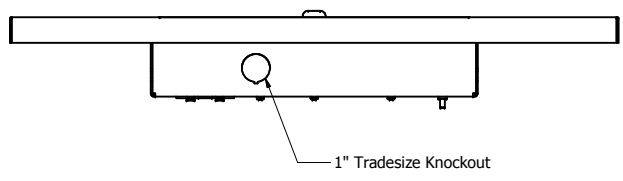

REVISION HISTORY				
ZONE	REV	DESCRIPTION	DATE	APPROVED
All	1	Released	6/5/2018	ATK

**NOTES:**

- UL Listed NWIN: File No. E348543
- Weight: 14 lbs. [6.5 Kg]
- Material: 16 Ga. Aluminum Backbox  
14 Ga. White Powder Coated Steel Door  
12 Ga. White Powder Coated Steel Flange
- Includes: (1) Conduit Fitting  
(1) Fire Foam Grommet  
(4) Support Wire

Please specify configuration when ordering:

1077 - \_\_\_\_\_ - \_\_\_\_\_

BASE - AP DOOR - TILE TYPE  
 (see Configurations) T for tegular flange,  
 leave blank for lay-in)