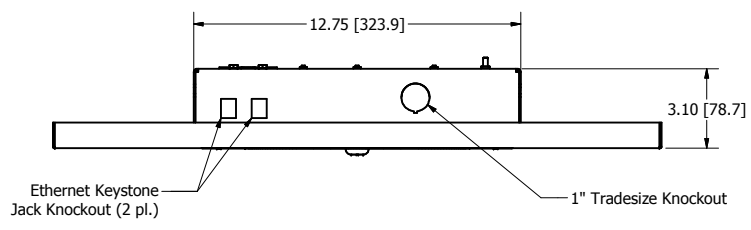

REVISION HISTORY				
ZONE	REV	DESCRIPTION	DATE	APPROVED
All	1	Released	6/5/2018	ATK

**NOTES:**

- UL Listed NWIN: File No. E348543
- Weight: 14 lbs. [6.5 Kg]
- Material: 16 Ga. Aluminum Backbox  
14 Ga. White Powder Coated Steel Door  
12 Ga. White Powder Coated Steel Flange
- Includes: (1) Conduit Fitting  
(1) Fire Foam Grommet  
(4) Support Wire