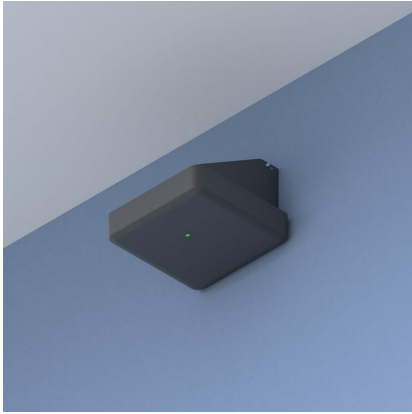

## Model 33-COAP4800-CVR Black Plastic Snap-on Vanity Cover for Cisco 4800 Series WiFi Access Points, Paintable

Category: **AP Vanity Covers**

Customize the appearance of the popular Cisco 4800 APs with Oberon's 33-COAP4800-CVR. The vanity cover is made from a plastic transparent to wireless signals, and can be attached directly to the Cisco 4800 APs. The 33-COAP4800-CVR is paintable so you can customize the color of the AP to partially conceal the AP or compliment interior color schemes. Coloring the vanity cover does not void the manufacturer's warranty. Includes cover fasteners.

### Features & Benefits

- The vanity cover is virtually transparent to wireless signals
- Attaches to AP with mushroom head fasteners (included)
- Vanity covers are paintable using an enamel spray paint such as Krylon (do not use oil based paint or metallic paint). The surface does not need to be treated

### Technical Specifications

- Design: Attachable, paintable, black plastic vanity cover. Conceal AP in open ceiling environments
- Includes adhesive fasteners to attach cover to AP
- Construction: Black UL94-5VA ABS plastic. Transparent to wireless signal
- Size: 10.09 x 10.09 x 2.33 in. (256.3 x 256.3 x 59.1 mm)

### Measurements (Maximum values\*):

- Width: 10.09 in.
- Height: 10.09 in.
- Depth: 2.33 in.
- Item Weight: N/A
- Shipping Weight: N/A