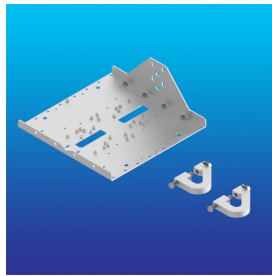

## Model 1312-RAB M-Frame Universal Wi-Fi Access Point Mount, Internal or Dipole Omnidirectional Dual-Band Antenna Use, Right-Angle Bracket

Category: **M-Frame**

Oberon's M-Frame™ Model 1312 series mounting frames are designed to simplify and optimize the installation of APs, connected antennas, and associated accessories. These modular frames are designed for easy configuration, quick installation, consistent implementations and maintenance free operation, in warehouses, manufacturing facilities and other areas with large open ceilings. Designed for APs and antennas from all leading vendors.

### Technical Specifications

- Design: Modular frame for fast and consistent mounting of APs and antennas in open ceilings. Facilitates installation of AP and antenna in any preferred orientation
- Rugged, corrosion resistant aluminum construction with mounting features for all leading APs and antennas
- Available in 5 **Antenna Application** configurations (specify one)
  - Universal Wi-Fi Access Point Mount with no attachments (1312-00)
  - Single external omnidirectional dual-band "Coffee Can" antennas (39-1312-AM1)
  - Multiple external omnidirectional single-band pipe antennas (39-1312-AM2)
  - Single external directional dual-band patch antennas (39-1312-AM3)
  - Right-angle M-Frame bracket (39-1312-RAB)
- Includes choice of M-Frame™ mounting options for 5 construction styles (specify one)
  - Adjustable Column Straps (39-1312-ACS)
  - Concrete Wall Anchors (39-1312-CWA)
  - Quad Cable Hanger (39-1312-QCH)
  - Threaded Rod Kit (39-1312-TRD)
  - Universal Beam clamp (39-1312-UBC)
- Construction: 0.90 in. thick brushed 5052 aluminum
- Size: 13 x 12 x 1.0 in. (330 x 305 x 25 mm)