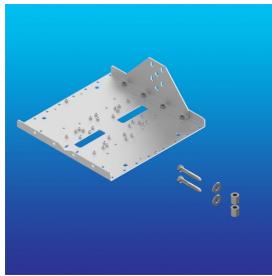

## Model 1312-RAB M-Frame Universal Wi-Fi Access Point Mount, Internal or Dipole Omnidirectional Dual-Band Antenna Use, Right-Angle Bracket

Category: **M-Frame**

Oberon's M-Frame™ Model 1312 series mounting frames are designed to simplify and optimize the installation of APs, connected antennas, and associated accessories. These modular frames are designed for easy configuration, quick installation, consistent implementations and maintenance free operation, in warehouses, manufacturing facilities and other areas with large open ceilings. Designed for APs and antennas from all leading vendors.

### Technical Specifications

- Design: Modular frame for fast and consistent mounting of APs and antennas in open ceilings. Facilitates installation of AP and antenna in any preferred orientation
- Rugged, corrosion resistant aluminum construction with mounting features for all leading APs and antennas
- Available in 5 **Antenna Application** configurations (specify one)
  - Universal Wi-Fi Access Point Mount with no attachments (1312-00)
  - Single external omnidirectional dual-band "Coffee Can" antennas (39-1312-AM1)
  - Multiple external omnidirectional single-band pipe antennas (39-1312-AM2)
  - Single external directional dual-band patch antennas (39-1312-AM3)
  - Right-angle M-Frame bracket (39-1312-RAB)
- Includes choice of M-Frame™ mounting options for 5 construction styles (specify one)
  - Adjustable Column Straps (39-1312-ACS)
  - Concrete Wall Anchors (39-1312-CWA)
  - Quad Cable Hanger (39-1312-QCH)
  - Threaded Rod Kit (39-1312-TRD)
  - Universal Beam clamp (39-1312-UBC)
- Construction: 0.90 in. thick brushed 5052 aluminum
- Size: 13 x 12 x 1.0 in. (330 x 305 x 25 mm)

## Measurements (Maximum values\*):

- Width: 13 in.
- Height: 12 in.
- Depth: 1 in.
- Item Weight: 3 lbs.
- Shipping Weight: 4 lbs.