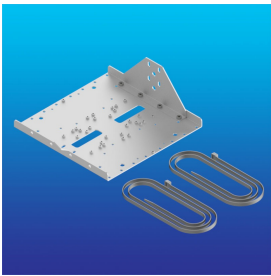

## Model 1312-RAB M-Frame Universal Wi-Fi Access Point Mount, Internal or Dipole Omnidirectional Dual-Band Antenna Use, Right-Angle Bracket

Category: **M-Frame**

Oberon's M-Frame™ Model 1312 series mounting frames are designed to simplify and optimize the installation of APs, connected antennas, and associated accessories. These modular frames are designed for easy configuration, quick installation, consistent implementations and maintenance free operation, in warehouses, manufacturing facilities and other areas with large open ceilings. Designed for APs and antennas from all leading vendors.

### Technical Specifications

- Design: Modular frame for fast and consistent mounting of APs and antennas in open ceilings. Facilitates installation of AP and antenna in any preferred orientation
- Rugged, corrosion resistant aluminum construction with mounting features for all leading APs and antennas
- Available in 5 **Antenna Application** configurations (specify one)
  - Universal Wi-Fi Access Point Mount with no attachments (1312-00)
  - Single external omnidirectional dual-band "Coffee Can" antennas (39-1312-AM1)
  - Multiple external omnidirectional single-band pipe antennas (39-1312-AM2)
  - Single external directional dual-band patch antennas (39-1312-AM3)
  - Right-angle M-Frame bracket (39-1312-RAB)
- Includes choice of M-Frame™ mounting options for 5 construction styles (specify one)
  - Adjustable Column Straps (39-1312-ACS)
  - Concrete Wall Anchors (39-1312-CWA)
  - Quad Cable Hanger (39-1312-QCH)
  - Threaded Rod Kit (39-1312-TRD)
  - Universal Beam clamp (39-1312-UBC)
- Construction: 0.90 in. thick brushed 5052 aluminum
- Size: 13 x 12 x 1.0 in. (330 x 305 x 25 mm)

## Includes

- M-Frame modular mounting frame
- (5) UV Resistant cable ties
- (4) #8 AP mounting screws
- (1) 1 in. tall alphanumeric label set
- (1) Specified Antenna Application Bracket
- (1) Specified M-Frame™ mounting kit options
- (1) Installation instructions