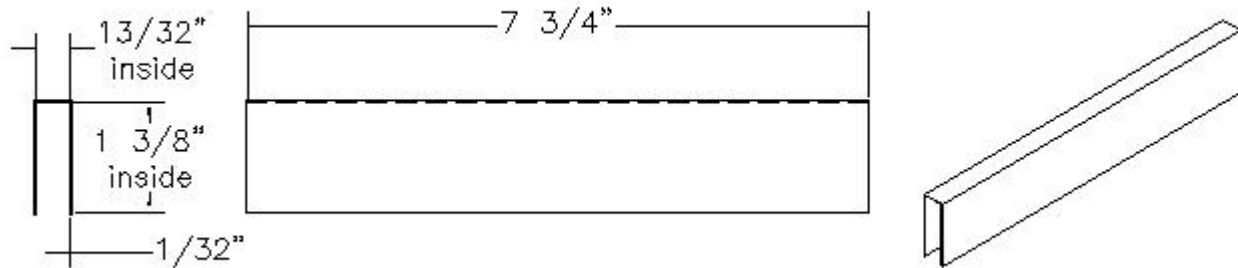

## INSULATE STRINGER

CSF#	DESCRIPTION
ICS775	PLASTIC INSULATION STRIP FOR STRINGER

NOTES:

-FINISH: GRAY