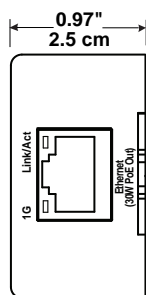

Regulatory

NEC Code	For 3, 3 1/2, and 4 inch Conduit at 40% Fill
Safety	CE, FCC
Environmental	RoHS, WEEE

Environmental

Humidity	0% to 95%, non-condensing
Temperature	Operating: -40°C to 75°C Storage: -40°C to 85°C

Mechanical

Dimensions	0.97x1.76x4.12 in., 2.5x4.5x10.5 cm (HxWxL)
Weight	0.26 lb (117g)
Housing Material	Extruded Aluminum

Ordering Information

Part No.	Description
Vi3602	MaxiiNet Ethernet 1G PSE 30W Repeater
Vi0012	12VDC @ 1 Amp Power Supply
Vi0017	40W @ 48 VDC Power Supply
Vi2201	802.3at PoE PSE
Vi2202	802.3at Dual Channel Power Supply

Multiple Vi3602 can be used to extend Ethernet and PoE.
The maximum reach of PoE will be:

PoE	Distance	# of Vi3602
20W	850 ft. (259m)	2
16W	1,150 ft. (350m)	3
11W	1,450 ft. (442m)	4

Left View