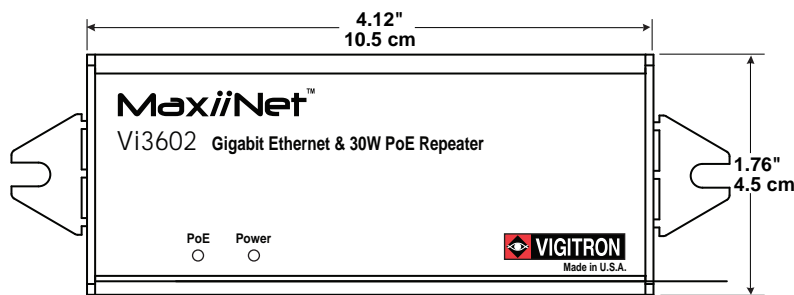

Regulatory

NEC Code	For 3, 3 1/2, and 4 inch Conduit at 40% Fill
Safety	CE, FCC
Environmental	RoHS, WEEE

Environmental

Humidity	0% to 95%, non-condensing
Temperature	Operating: -40°C to 75°C Storage: -40°C to 85°C

Mechanical

Dimensions	0.97x1.76x4.12 in., 2.5x4.5x10.5 cm (HxWxL)
Weight	0.26 lb (117g)
Housing Material	Extruded Aluminum

Ordering Information

Part No.	Description
Vi3602	MaxiiNet Ethernet 1G PSE 30W Repeater
Vi0012	12VDC @ 1 Amp Power Supply
Vi0017	40W @ 48 VDC Power Supply
Vi2201	802.3at PoE PSE
Vi2202	802.3at Dual Channel Power Supply

Multiple Vi3602 can be used to extend Ethernet and PoE.
The maximum reach of PoE will be:

PoE	Distance	# of Vi3602
20W	850 ft. (259m)	2
16W	1,150 ft. (350m)	3
11W	1,450 ft. (442m)	4

Top View