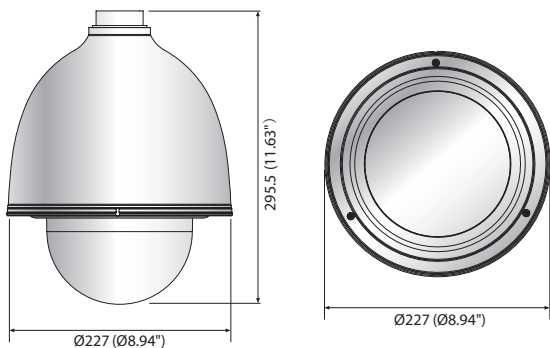

Dimensions

Unit : mm (inch)