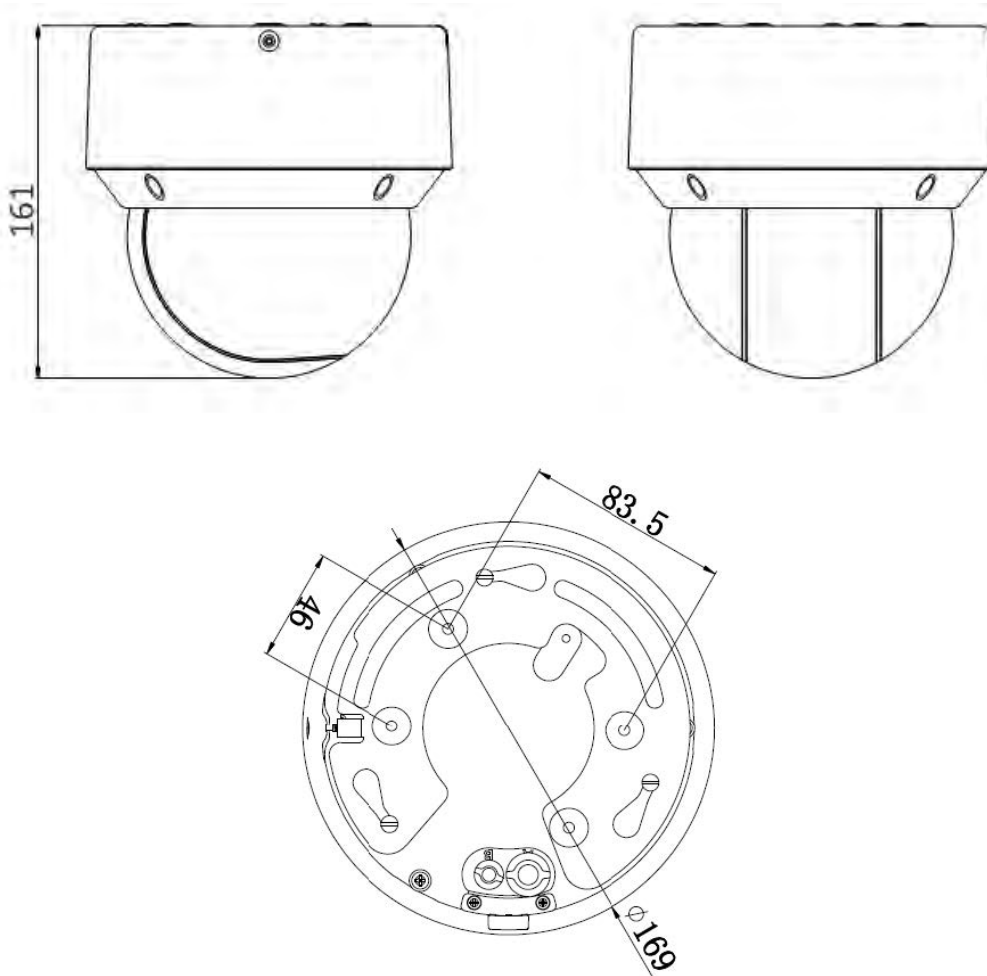

### Interface

Audio Interface	1-ch audio input and 1-ch audio output
Alarm Interface	2-ch alarm input and 2-ch alarm output
Network Interface	1 RJ-45 10 M/100 M Ethernet Interface; PoE+ (802.3at, class 4)

### General

Power	12 VDC and PoE+ (802.3at, class 4), maximum: 18 W (IR maximum: 5 W)
Working Temperature	-22° to 149° F (-30° to 65° C); humidity: <90% (non-condensing)
Protection Level	IP66 standard, TVS 4,000 V lightning protection, surge protection, and voltage transient protection
Material	ADC12, PC, PC + ABS, SUS304, POM
Dimensions	Ø6.65" x 6.34" (Ø169 mm x 161 mm)
Weight	Approximately 5.40 lb (2.45 kg)

## Dimensions

Unit: mm