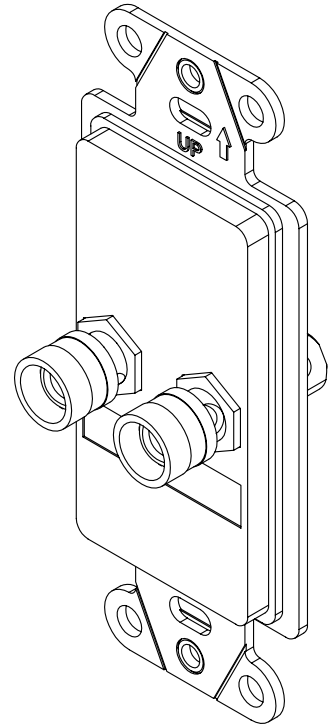

2

1

NOTES:

- 1. MATERIAL: ABS
- 2. APPLICATIONS: AUDIO CONNECTIONS
- 3. COLORS AVAILABLE: IVORY, BROWN, BLACK, LIGHT ALMOND ,WHITE
- 4. DECORATOR STYLE STRAP CONTAIN BINDING POST TO F-CONNECTOR
- 5. CONNECTORS ARE GOLD PLATED BRONZE
- 6. INSTALLATION HARDWARE INCLUDED