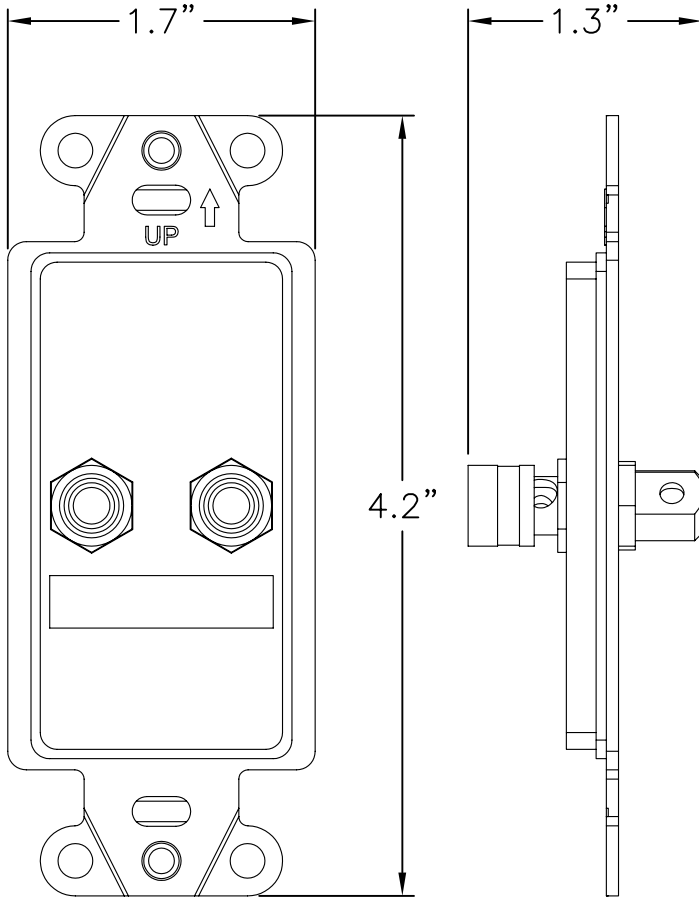

A

A

PROPRIETARY AND CONFIDENTIAL
THE INFORMATION CONTAINED
IN THIS DRAWING IS THE SOLE
PROPERTY OF On-Q/LEGRAND.
ANY REPRODUCTION IN PART OR
AS A WHOLE WITHOUT THE WRITTEN
PERMISSION OF On-Q/LEGRAND
IS PROHIBITED. DRAWING IS SUBJECT
TO CHANGE WITHOUT NOTICE.

on·Q

legrand

P.O. Box 60907
Middletown, PA 17106-0907
1-800-321-2343

TITLE:

SINGLE SPEAKER STRAP

SIZE	DWG NO	FILE NAME	CUST REV
A	F9006	CD-F9006	1
REVISED DATE	SCALE	SHEET	
11/09/07	NONE	1 OF 1	

2

1