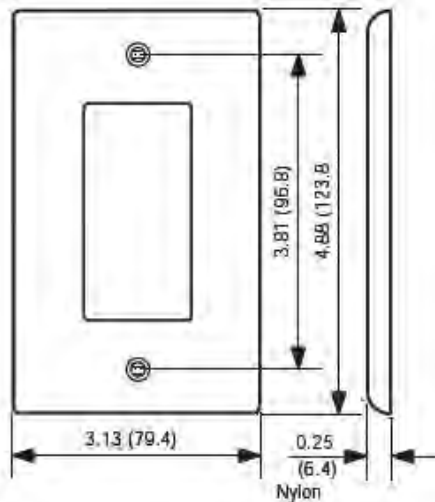

SPECIFICATION SUBMITTAL

JOB NAME:	CATALOG NUMBERS:	
____	____	____
JOB NUMBER:	____	____