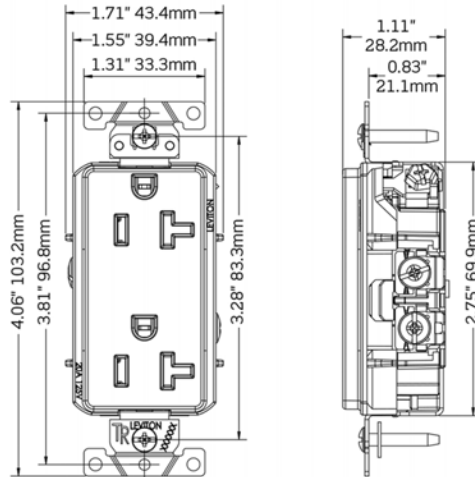

Terminal ID: Brass - Hot, Silver - Neutral, Green - Ground,
Termination: Back or Side Wire
Strap Material: Steel (Galvanized G60)

ANCE
ANSI: C-73
RoHS: RoHS Compliant

Drawing Applies to 15 & 20A Devices

SPECIFICATION SUBMITTAL

JOB NAME: ____ JOB NUMBER: ____	CATALOG NUMBERS: ____ ____

Leviton Manufacturing Co., Inc.

201 North Service Road, Melville, NY 11747
Telephone: +1-800-323-8920 · FAX: +1-800-832-9538 · Tech Line (8:30AM-7:30PM E.S.T. Monday-Friday):
+1-800-824-3005

Leviton Manufacturing of Canada, Ltd.

165 Hymus Boulevard, Pointe Claire, Quebec H9R 1E9 · Telephone: +1-800-469-7890 ·
FAX: +1-800-824-3005 · www.leviton.com/canada

Leviton S. de R.L. de C.V.

Lago Tana 43, Mexico DF, Mexico CP 11290 · Tel.: (+52)55-5082-1040 · FAX: (+52)5386-1797 · www.leviton.com.mx

Visit our Website at: www.leviton.com

© 2018 Leviton Manufacturing Co., Inc. All Rights Reserved. Subject to change without notice.

Leviton has a global presence.

If you would like to know where your local Leviton office is located please go to:
www.leviton.com/international/contacts/