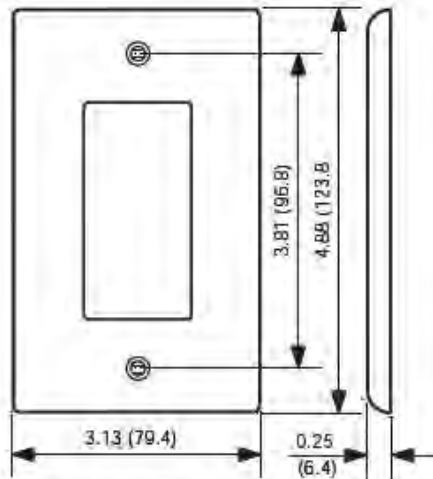

PJ263-W

3-Gang Decora/GFCI Device Decora Wallplate/Faceplate, Midway Size, Thermoplastic Nylon, Device Mount, - White

Leviton Decora Designer Wallplates — available in a wide spectrum of colors and styles — can add subtle elegance to any home. Sleek, versatile and convenient, they also come in a midway size that gives even greater coverage, and can hide unsightly wall surface irregularities. All Leviton Decorative Wallplates can stand up to heavy use while coordinating perfectly with paint or wall coverings. Think of them as the finishing touch to giving a home its signature look.

Technical Information

Product Features

Type: Midway Size

Gang: 3

Material: Nylon

Color: White

Mount: Device

Standards and Certifications: UL/CSA

Warranty: 10-Year Limited

Color: White

UPC Code: 078477957967

Country Of Origin: Please Contact Customer Service.

NOTE: Add 1.81" (46.0mm) for each additional gang.

SPECIFICATION SUBMITTAL

JOB NAME:	CATALOG NUMBERS:	
<input type="text"/>	<input type="text"/>	<input type="text"/>
JOB NUMBER:	<input type="text"/>	<input type="text"/>