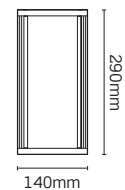

Construction

Body: Aluminium
Diffuser: Glass

JC17036 / JC17037

All data sheets and installation sheets
available at jcc.co.uk

Glazed Lantern Mini

Architectural exterior LED lighting

- Stylish contemporary design
- Durable die-cast aluminium construction
- Toughened glass lantern with E27 lamp holder
- IP54 protection against dust and moisture
- PIR option available
- Matching colour temperature and finish to the Architectural Exterior range
- Suitable for use with LED lamps

✓ JC17036 (PIR)