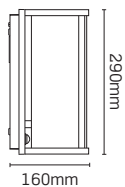

Construction

Body: Aluminium
Diffuser: Glass

JC17036 / JC17037

All data sheets and installation sheets
available at jcc.co.uk

Glazed Lantern Mini

Architectural exterior LED lighting

- Stylish contemporary design
- Durable die-cast aluminium construction
- Toughened glass lantern with E27 lamp holder
- IP54 protection against dust and moisture
- PIR option available
- Matching colour temperature and finish to the Architectural Exterior range
- Suitable for use with LED lamps

✓ JC17036 (PIR)