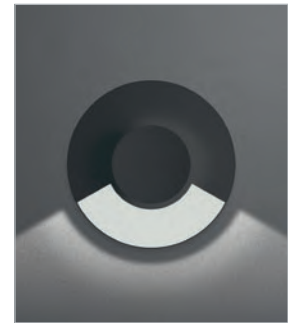

JC17026

Classification

Class 1
IP67 | 240V

LED

3000K | CRI: Ra (80)

Finishes

Anthracite

Construction

Body: Aluminium
Diffuser: Glass

JC17026

Code	Description	Col temp.	Dim.	Watt	Lumens
JC17026	Inground Single Direction	3000K	No	7W	100

*Requires online registration.

All data sheets and installation sheets available at jcc.co.uk