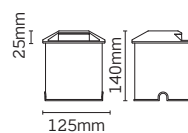

Finishes

Anthracite

Construction

Body: Aluminium
Diffuser: Glass

JC17026

Code	Description	Col temp.	Dim.	Watt	Lumens
JC17026	Inground Single Direction	3000K	No	7W	100

*Requires online registration.

All data sheets and installation sheets available at jcc.co.uk