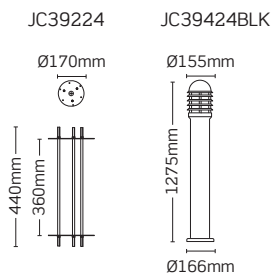

### Accessories

Root mounting kit (JC39224)

Code	Description	Col temp.	Dim.	Watt	Lumens	LpcW
JC39422BLK	Short (475mm)	4000K	No	8.5W	200	24
JC39423BLK	Medium (775mm)	4000K	No	8.5W	200	24
JC39424BLK	Tall (1275mm)	4000K	No	8.5W	200	24
JC39224	Root mounting kit	-	-	-	-	-