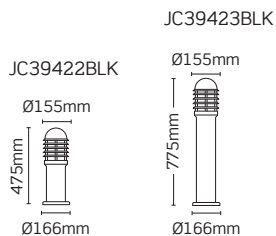

### Accessories

Root mounting kit (JC39224)

Code	Description	Col temp.	Dim.	Watt	Lumens	LpcW
JC39422BLK	Short (475mm)	4000K	No	8.5W	200	24
JC39423BLK	Medium (775mm)	4000K	No	8.5W	200	24
JC39424BLK	Tall (1275mm)	4000K	No	8.5W	200	24
JC39224	Root mounting kit	-	-	-	-	-