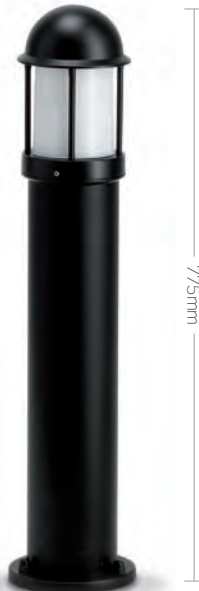

NiteLED™ Dome Bollard

Low wattage LED exterior lighting

- Direct 42W halogen GLS replacement
- Zero maintenance, no need to relamp
- Instant start up, no warm up time

2 year
product guarantee

Matching wall light available,
see p.252

✓ JC39427BLK

✓ JC39426BLK

✓ JC39425BLK

Classification

⊕ Class 1
IP44 | 240V

LED

4000K | CRI: Ra (80)

Finishes

Black (**BLK**), for Stainless Steel (**SS**) see p.300

Construction

Body: Aluminium
Diffuser: Polycarbonate

Accessories

Root mounting kit (JC39224)

JC39224

Ø170mm

JC39427BLK