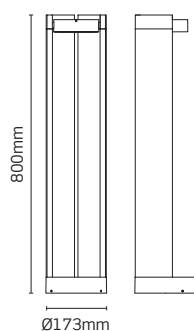

### Construction

Body: Aluminium  
Diffuser: Glass

JC17041

All data sheets and installation sheets  
available at [jcc.co.uk](http://jcc.co.uk)

Code	Description	Col temp.	Dim.	Watt	Lumens	LpcW
JC17041	Directional Round Bollard	3000K	No	15W	500	33