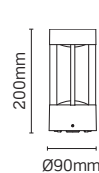

JC17021

JC17020

Code	Description	Col temp.	Dim.	Watt	Lumens	LpcW
JC17020	Round Bollard Short	3000K	No	7W	450	64
JC17021	Round Bollard Tall	3000K	No	7W	450	64