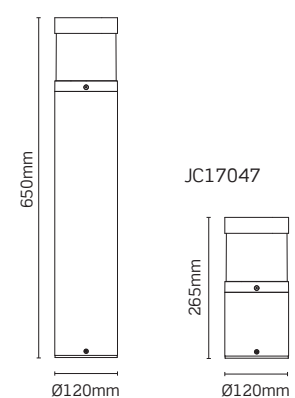

Anthracite

Construction

Body: Aluminium
Diffuser: Polycarbonate

JC17048

Code	Description	Col temp.	Dim.	Watt	Lumens	LpcW
JC17047	Louvred Bollard Short	3000K	No	15W	400	27
JC17048	Louvred Bollard Tall	3000K	No	15W	400	27