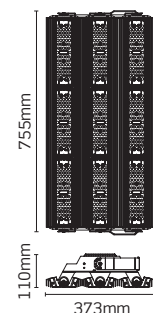

JC45224

Code	Description	Col temp.	Dim.	Watt	Lumens	LpcW
JC45224/30	Toughflood 30° Symmetric	4000K	No	450W	63,100	140
JC45224/45	Toughflood 45° Symmetric	4000K	No	450W	63,000	140
JC45224/70	Toughflood 70° Symmetric	4000K	No	450W	63,100	140
JC45224/711	Toughflood 70x110° Symmetric	4000K	No	450W	63,300	141
JC45224/613	Toughflood 60x130° Asymmetric	4000K	No	450W	63,700	142

Produced to order, contact JCC customer services on **01243 838999**.

*Requires online registration.

All data sheets and installation sheets available at jcc.co.uk