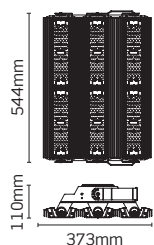

JC45223

All data sheets and installation sheets
available at jcc.co.uk

Code	Description	Col temp.	Dim.	Watt	Lumens	LpcW
JC45223/30	Toughflood 30° Symmetric	4000K	No	300W	42,000	140
JC45223/45	Toughflood 45° Symmetric	4000K	No	300W	42,100	140
JC45223/70	Toughflood 70° Symmetric	4000K	No	300W	42,100	140
JC45223/711	Toughflood 70x110° Symmetric	4000K	No	300W	42,200	141
JC45223/613	Toughflood 60x130° Asymmetric	4000K	No	300W	42,300	141

Produced to order, contact JCC customer services on **01243 838999**.

*Requires online registration.