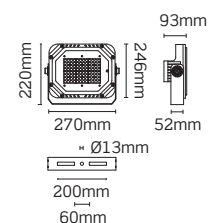

Toughflood™ 80W

High output commercial LED floodlight

- Ultra efficient, 120 Lumens per circuit Watt
- Instant start-up for use with occupancy sensors
- Supplied pre-wired with 1.2m flex
- IP65 protection against dust and moisture
- Ideal for mounting heights of up to 6m

Construction

Body: Aluminium
Lens: Polycarbonate
Bracket: Galvanised steel

JC45130

Code	Description	Col temp.	Dim.	Watt	Lumens	LpcW
JC45130	Toughflood	4000K	No	80W	9600	120

*Requires online registration.

All data sheets and installation sheets
available at jcc.co.uk