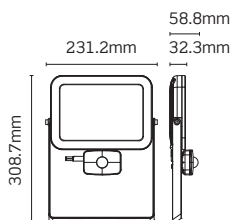

NEWNew product
for 20183 year
ext. warranty*110°
beam angle

✓ JC45207BLK

ClassificationClass 1
IP44 | 240V**LED**

4000K | CRI: Ra (70)

PIR Detection rangeDetection distance: 5 - 8m
Max height: 3m
Detection range: 120°**PIR Hold time**Adjustable: 10 seconds -
10 minutes**Ambient light sensitivity**

Adjustable: 10 lux - 2000 lux

FinishesBlack (**BLK**), White (**WH**)**Construction**Body: Aluminium
Lens: Toughened glass
Bracket: Galvanised steel**JC45207**All data sheets and installation sheets
available at jcc.co.uk