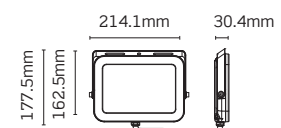

JC45204

Code	Description	Col temp.	Dim.	Watt	Lumens	LpcW
JC45204	LED Floodlight	4000K	No	30W	2800	93

For Black add **BLK** suffix, for White add **WH** suffix.

*Requires online registration.

All data sheets and installation sheets available at jcc.co.uk