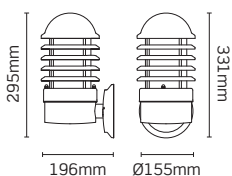

NiteLED™ Dome Wall Lights

Low wattage LED exterior lighting

2 year product guarantee

See p.298-301 for matching bollards

JC39428BLK

Matching bollards available, see p.298-301

Classification

Class 1
IP44 | 240V

LED

4000K | CRI: Ra (80)

Finishes

Black (BLK), Stainless Steel (SS)

Construction

Body: Aluminium
Lens: Polycarbonate

Accessories

Matching bollards available, see p.298-301

JC39428

All data sheets and installation sheets available at jcc.co.uk

- Direct 42W halogen GLS replacement
- Plain diffuser for a wider spread of light
- 8.5W mains driven LED, no driver required
- Zero maintenance, no need to relamp
- Plain and louvred variants available
- Black and stainless steel versions available

JC39428SS

Code	Description	Col temp.	Dim.	Watt	Lumens	LpcW
JC39428	NiteLED Dome Wall Light - louvred	4000K	No	8.5W	200	24

For Black add **BLK** suffix, for Stainless Steel add **SS** suffix.