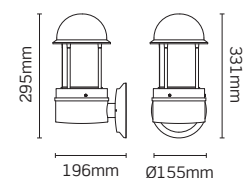

4000K | CRI: Ra (80)

Finishes

Black (**BLK**), Stainless Steel (**SS**)

Construction

Body: Aluminium
Lens: Polycarbonate

Accessories

Matching bollards available,
see p.298-301

JC39429

Code	Description	Col temp.	Dim.	Watt	Lumens	LpcW
JC39429	NiteLED Dome Wall Light - plain	4000K	No	8.5W	200	24

For Black add **BLK** suffix, for Stainless Steel add **SS** suffix.