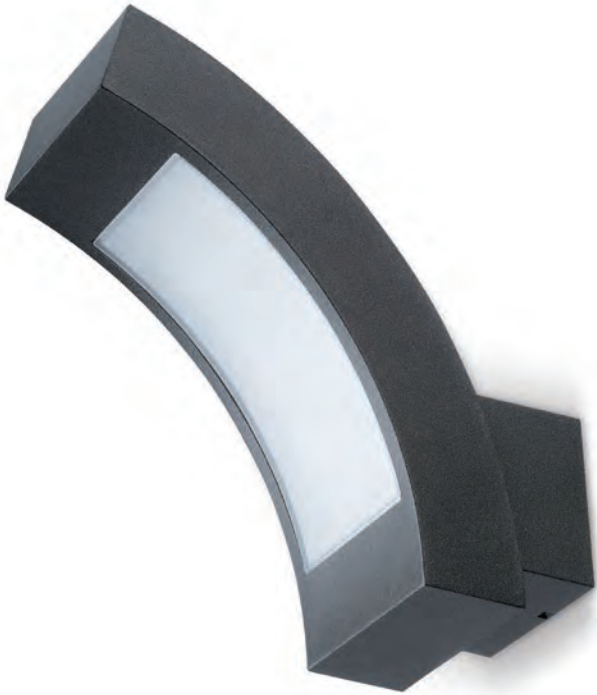

NiteLED™ Wall Curve

Low wattage LED exterior lighting

- Super low energy 5W LED
- IP54 protection against dust and moisture
- Durable aluminium construction
- Zero maintenance, no need to relamp

2 year
product guarantee

Classification

⚡ Class 1
IP54 | 240V

LED

4000K | CRI: Ra (80)

Finishes

Anthracite

Construction

Body: Aluminium
Diffuser: Polycarbonate

JC39409

Code	Description	Col temp.	Dim.	Watt	Lumens	LpcW
JC39409	NiteLED Wall Curve	4000K	No	5W	350	70