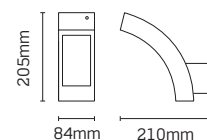

JC39409

Code	Description	Col temp.	Dim.	Watt	Lumens	LpcW
JC39409	NiteLED Wall Curve	4000K	No	5W	350	70