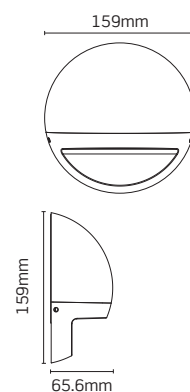

## Construction

Body: Aluminium  
Diffuser: Polycarbonate

JC96408

Code	Description	Col temp.	Dim.	Watt	Lumens	LpcW
JC96408	Top Dome Wall Light	4000K	No	12W	1050	88
JC96409	Top Dome Wall Light	3000K	No	12W	950	79