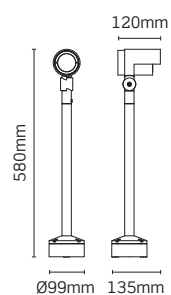

### Construction

Body: Aluminium  
Lens: Polycarbonate

### JC17042

All data sheets and installation sheets  
available at [jcc.co.uk](http://jcc.co.uk)

Code	Description	Col temp.	Dim.	Watt	Lumens	LpcW
JC17042	Wall Spot Long	3000K	No	10W	750	75

\*Requires online registration.