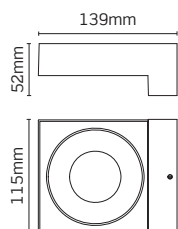

Body: Aluminium
Diffuser: Polycarbonate

JC96414

All data sheets and installation sheets available at jcc.co.uk

Code	Description	Col temp.	Dim.	Watt	Lumens	LpcW
JC96414	Up/Down Wall Light Square	4000K	No	8W	700	88
JC96415	Up/Down Wall Light Square	3000K	No	8W	600	75