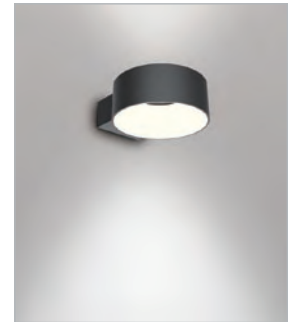

# Wall Light Round

Decorative exterior wall light

- Stylish modern design
- IP65 ingress protection
- Available in both cool white and warm white colour temperatures

**NEW** New product for 2018

 3 year ext. warranty\*

 120° beam angle

 Light distribution

## Construction

Body: Aluminium  
Diffuser: Polycarbonate