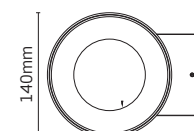

JC96412

Code	Description	Col temp.	Dim.	Watt	Lumens	LpcW
JC96412	Up/Down Wall Light Round	4000K	No	8W	660	83
JC96413	Up/Down Wall Light Round	3000K	No	8W	650	81

*Requires online registration.

All data sheets and installation sheets available at jcc.co.uk