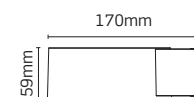

## JC96412

Code	Description	Col temp.	Dim.	Watt	Lumens	LpcW
JC96412	Up/Down Wall Light Round	4000K	No	8W	660	83
JC96413	Up/Down Wall Light Round	3000K	No	8W	650	81

\*Requires online registration.

All data sheets and installation sheets available at [jcc.co.uk](http://jcc.co.uk)