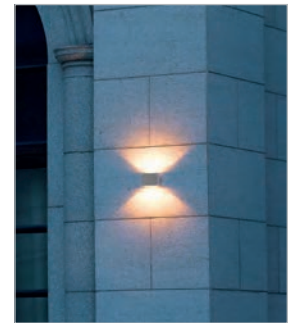

Up/Down Light Box

Architectural exterior LED lighting

- Durable die-cast aluminium construction
- Surface mountable up/down wall light
- IP54 protection against dust and moisture
- LED wall light with matching colour temperature and finish to the Architectural Exterior range

✓ JC17010BLK

NEW New product for 2018

 3 year ext. warranty*

 96° beam angle

✓ Two directional light

Classification

 Class 1
IP54 | 240V

LED