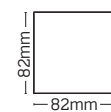

3000K | CRI: Ra (80)

Finishes

Anthracite (**BLK**), White (**WH**)

Construction

Body: Aluminium
Lens: Polycarbonate

JC17010

Code	Description	Col temp.	Dim.	Watt	Lumens	LpcW
JC17010	Up/Down Box	3000K	No	5W	160	32