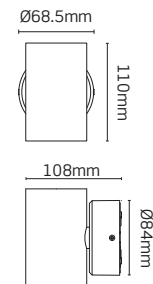

Cylindrical Up/Down Wall Light

Architectural exterior LED lighting

- Durable die-cast aluminium construction
- Surface mountable up/down wall light
- IP54 protection against dust and moisture
- Stylish, contemporary design
- Matching colour temperature and finish to the Architectural Exterior range

NEW New product for 2018

3 year ext. warranty*

44° beam angle

Two directional light

✓ JC17016

✓ JC17015

Classification

Class 1
IP54 | 240V

LED

3000K | CRI: Ra (80)

Finishes

Anthracite

Construction

Body: Aluminium
Lens: Glass

JC17015

JC17016

Code	Description	Col temp.	Dim.	Watt	Lumens	LpcW
JC17015	Cylindrical Up/down	3000K	No	8W	400	50
JC17016	Cylindrical Up/down	3000K	No	14W	800	57

*Requires online registration.

All data sheets and installation sheets available at jcc.co.uk