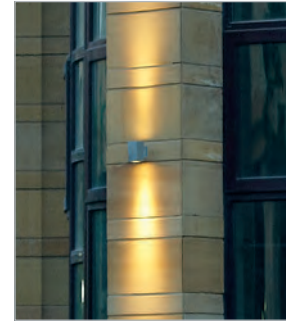

Cylindrical Up/Down Wall Light

Architectural exterior LED lighting

- Durable die-cast aluminium construction
- Surface mountable up/down wall light
- IP54 protection against dust and moisture
- Stylish, contemporary design
- Matching colour temperature and finish to the Architectural Exterior range

NEW New product for 2018

3 year ext. warranty*

44° beam angle

Two directional light

✓ JC17016