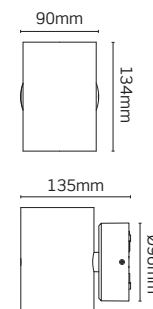

Code	Description	Col temp.	Dim.	Watt	Lumens	LpcW
JC17015	Cylindrical Up/down	3000K	No	8W	400	50
JC17016	Cylindrical Up/down	3000K	No	14W	800	57

*Requires online registration.

All data sheets and installation sheets available at jcc.co.uk