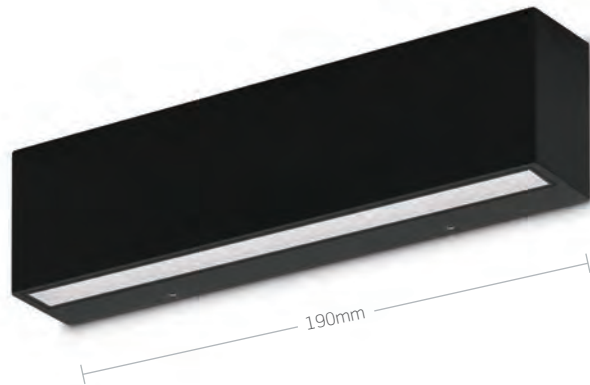

NEW New product for 2018

 3 year ext. warranty*

 45° beam angle

 Downward light

Linear Wall Mini

Architectural exterior LED lighting

- Durable die-cast aluminium construction
- Single direction downward wall wash in anthracite
- IP65 weather resistant
- Matching colour temperature and finish to the Architectural Exterior range

Classification

 Class 1
IP65 | 240V

LED

3000K | CRI: Ra (80)

Finishes

Anthracite

Construction

Body: Aluminium
Lens: Glass