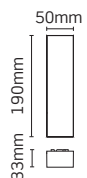

JC17006

All data sheets and installation sheets available at jcc.co.uk

Code	Description	Col temp.	Dim.	Watt	Lumens	LpcW
JC17006	Linear Wall Mini	3000K	No	7W	220	31

*Requires online registration.