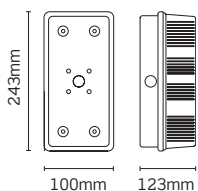

JC40007

Code	Description	Lamp
JC40007CL	Astra Wall Lights - clear diffuser	(GLS) Max
JC40007RD	Astra Wall Lights - red diffuser	(GLS) Max